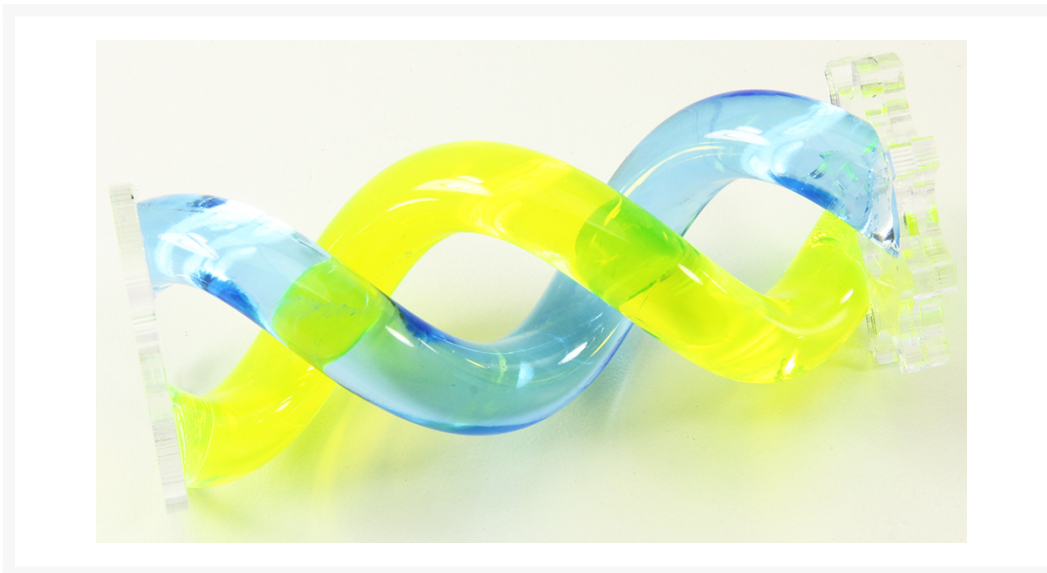

FrozenQ LFX Helix Insert for 140/160 Res - UV Blue/UV Green

Special Price
\$12.59 was
\$17.99

Product Images

Short Description

At FrozenQ, our flagship reservoir has also revolved around the helix inside. In order to keep the tradition alive, we've made it cheaper and easier to get your hands on one of these one of a kind helix reservoirs. Open up your LFX 140 or 160 reservoir, drop the helix core in, and that it's! The helix then becomes illuminated by the central tension rod.

Description

At FrozenQ, our flagship reservoir has also revolved around the helix inside. In order to keep the tradition alive, we've made it cheaper and easier to get your hands on one of these one of a kind helix reservoirs. Open up your LFX 140 or 160 reservoir, drop the helix core in, and that it's! The helix then becomes illuminated by the central tension rod.

Features

Make your reservoir the centerpiece of your build with an illuminated helix

Hand heat formed into a perfect double helix

Made from high quality colored acrylic rod

Easy to install, open the reservoir and slide the helix core in

Specifications

Dimensions: 45.5mm x 44.0mm x 111mm

Material: Acrylic

Includes: Helix Insert

Additional Information

| | |
|--------------------------|-----------------------|
| Brand | FrozenQ |
| SKU | FQ-HELIX1X0-UVB-UVG-D |
| Weight | 0.5000 |
| Color | Blue/Green |
| Reservoir Accessory Type | Cosmetic |
| Special Price | \$12.59 |