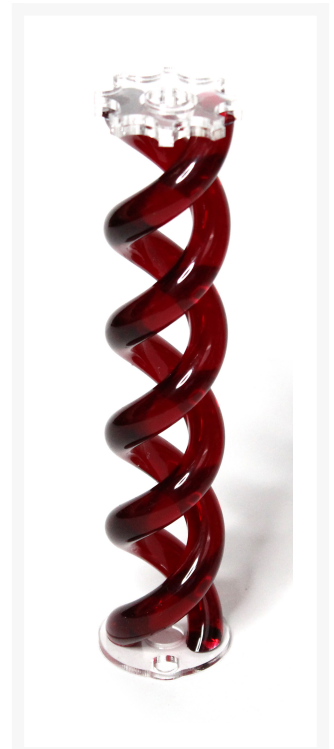

FrozenQ LFX Helix Insert for 230/250 Res - Blood Red

Special Price
\$14.69 was
\$20.99

Product Images

Short Description

At FrozenQ, our flagship reservoir has also revolved around the helix inside. In order to keep the tradition alive, we've made it cheaper and easier to get your hands on one of these one of a kind helix reservoirs. Open up your LFX 230 or 250 reservoir, drop the helix core in, and that it's! The helix then becomes illuminated by the central tension rod.

Description

At FrozenQ, our flagship reservoir has also revolved around the helix inside. In order to keep the tradition alive, we've made it cheaper and easier to get your hands on one of these one of a kind helix reservoirs. Open up your LFX 230 or 250 reservoir, drop the helix core in, and that it's! The helix then becomes illuminated by the central tension rod.

Features

Make your reservoir the centerpiece of your build with an illuminated helix

Hand heat formed into a perfect double helix

Made from high quality colored acrylic rod

Easy to install, open the reservoir and slide the helix core in

Specifications

Dimensions: 45.5mm x 44.0mm x 200mm

Material: Acrylic

Includes: Helix Insert

Additional Information

Brand	FrozenQ
SKU	FQ-HELIX2X0-BR-D
Weight	0.5000
Color	Red
Reservoir Accessory Type	Cosmetic
Special Price	\$14.69