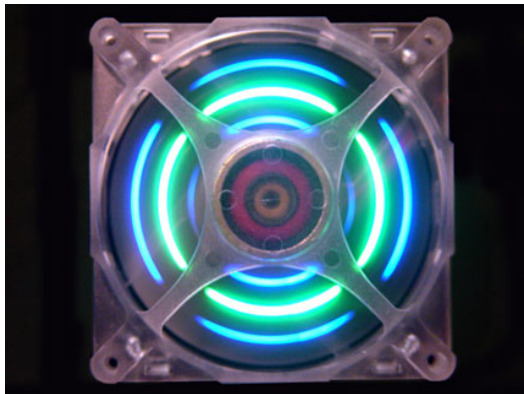

Stove Fan Sleeved - Blue/Green

Special Price
\$6.95 was
\$8.95

Product Images

Short Description

Unlike other LED fans with the LEDs mounted on the corners of the fan, Logisys "Stove fan" has the LEDs mounted on the fins of the fan. When the fan is turned on and spinning, it creates 3 rings of light rays on the fan which creates lighting effects like "stove" for your computer.

Logisys "Stove Fan" comes only in 80mm and retailed packaged with 4 screws.

Cable is fully covered in nylon Techflex sleeving and premium heatshrink, colors of your choice.

Description

Unlike other LED fans with the LEDs mounted on the corners of the fan, Logisys "Stove fan" has the LEDs mounted on the fins of the fan. When the fan is turned on and spinning, it creates 3 rings of light rays on the fan which creates lighting effects like "stove" for your computer.

Logisys"Stove Fan"comes only in 80mm and retailed packaged with 4 screws.

Cable is fully covered in nylon Techflex sleeving and premium heatshrink, colors of your choice.

Specifications

- Dimension:80x80x25mm
- Rated Voltage: 12V
- Starting Voltage: 7V
- Operating Voltage: 10.8~13.2VDC
- Rated Current: 0.17+/-10%
- Power Input: 2.04W
- FAN Speed: 2600+/-10%RPM
- Max Air Flow: 31.6CFM
- Bearing Type: Sleeve Bearing
- Life Time: >20,000h(at25C)/>12,000h(at40C)