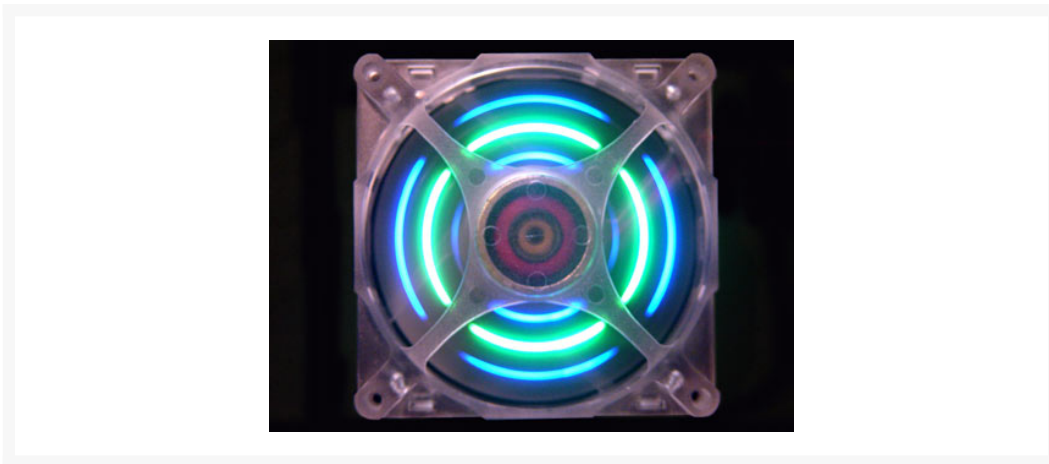

Stove Fan Sleeved - Blue/Green

Special Price
\$6.27 was
\$8.95

Product Images

Short Description

Unlike other LED fans with the LEDs mounted on the corners of the fan, Logisys "Stove fan" has the LEDs mounted on the fins of the fan. When the fan is turned on and spinning, it creates 3 rings of light rays on the fan which creates lighting effects like "stove" for your computer.

Logisys "Stove Fan" comes only in 80mm and retailed packaged with 4 screws.

Cable is fully covered in nylon Techflex sleeving and premium heatshrink, colors of your choice.

Description

Unlike other LED fans with the LEDs mounted on the corners of the fan, Logisys "Stove fan" has the LEDs mounted on the fins of the fan. When the fan is turned on and spinning, it creates 3 rings of light rays on the fan which creates lighting effects like "stove" for your computer.

Logisys "Stove Fan" comes only in 80mm and retailed packaged with 4 screws.

Cable is fully covered in nylon Techflex sleeving and premium heatshrink, colors of your choice.

Specifications

- Dimension:80x80x25mm
- Rated Voltage: 12V
- Starting Voltage: 7V
- Operating Voltage: 10.8~13.2VDC
- Rated Current: 0.17+/-10%
- Power Input: 2.04W
- FAN Speed: 2600+/-10%RPM
- Max Air Flow: 31.6CFM
- Bearing Type: Sleeve Bearing
- Life Time: >20,000h(at25C)/>12,000h(at40C)