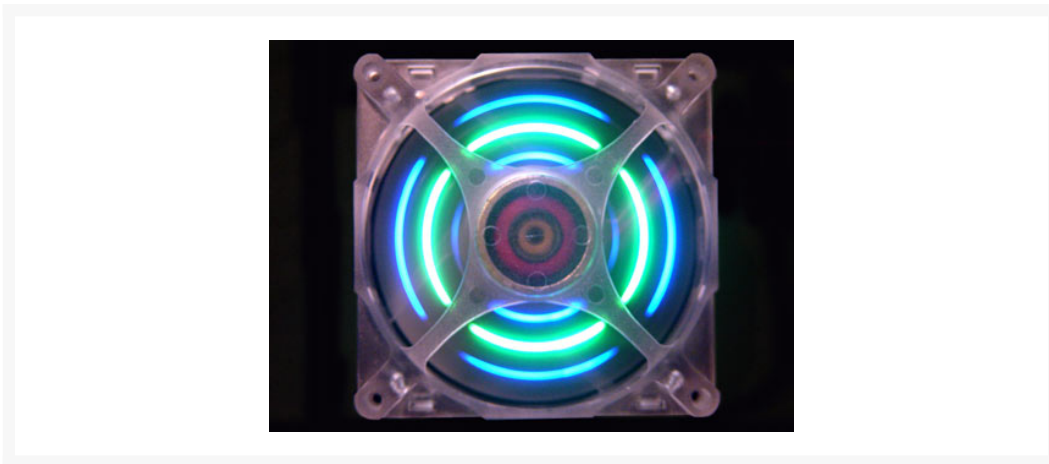

Stove Fan Sleeved - Blue/Green

Special Price
\$4.48 was
\$8.95

Product Images

Short Description

Unlike other LED fans with the LEDs mounted on the corners of the fan, Logisys "Stove fan" has the LEDs mounted on the fins of the fan. When the fan is turned on and spinning, it creates 3 rings of light rays on the fan which creates lighting effects like "stove" for your computer.

Logisys "Stove Fan" comes only in 80mm and retailed packaged with 4 screws.

Cable is fully covered in nylon Techflex sleeving and premium heatshrink, colors of your choice.

Description

Unlike other LED fans with the LEDs mounted on the corners of the fan, Logisys "Stove fan" has the LEDs mounted on the fins of the fan. When the fan is turned on and spinning, it creates 3 rings of light rays on the fan which creates lighting effects like "stove" for your computer.

Logisys "Stove Fan" comes only in 80mm and retailed packaged with 4 screws.

Cable is fully covered in nylon Techflex sleeving and premium heatshrink, colors of your choice.

Specifications

- Dimension:80x80x25mm
- Rated Voltage: 12V
- Starting Voltage: 7V
- Operating Voltage: 10.8~13.2VDC
- Rated Current: 0.17+/-10%
- Power Input: 2.04W
- FAN Speed: 2600+/-10%RPM
- Max Air Flow: 31.6CFM
- Bearing Type: Sleeve Bearing
- Life Time: >20,000h(at25C)/>12,000h(at40C)