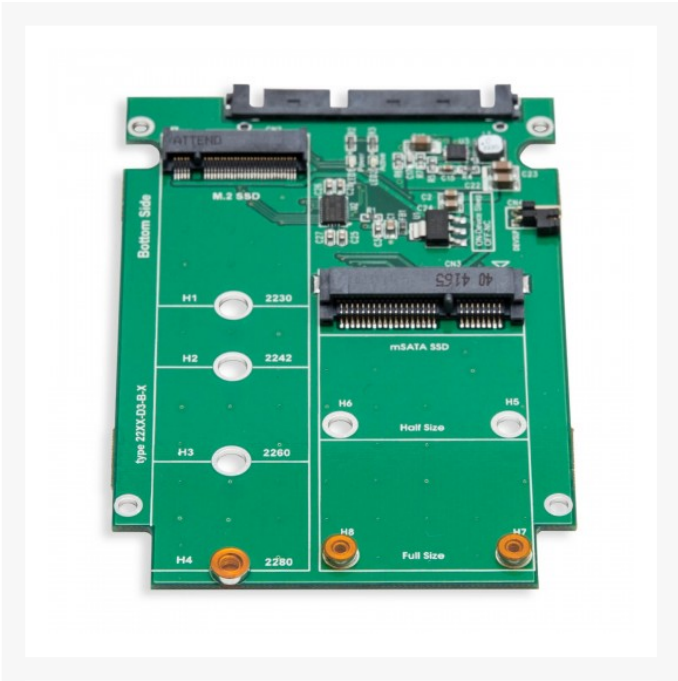

Syba M.2 and mSATA SSD Dual Connector to SATA III 2.5" Enclosure

Special Price
\$18.20 was
\$26.00

Product Images

Short Description

Syba SY-ADA40093 is M.2 or mSATA SSD adapter that convert it into a standard 2.5" SATA III drive. The adapter will allow you to use M.2 or mSATA SSD module through SATA III on your desktop or laptop. Support high speed SATA 3 / 6Gbps mass storage interface. Transparent to the operating system and does not require any software drivers

Description

Syba SY-ADA40093 is M.2 or mSATA SSD adapter that convert it into a standard 2.5" SATA III drive. The adapter will allow you to use M.2 or mSATA SSD module through SATA III on your desktop or laptop. Support high speed SATA 3 / 6Gbps mass storage interface. Transparent to the operating system and does not require any software drivers

Features

- Complies with Serial ATA Specification Rev 3.2 DEVSLP
- Supports SATA III, SATA II, and SATA I Operation
- Standard 2.5" SATA Storage Device Form Factor (100mm x 70mm x 9.2mm)
- Transparent to OS
- No Drivers Needed
- Can Be a Primary Bootable Device Containing OS
- LED Indicators for Activity and Power
- B-key M.2 Connector

Specifications

Package Content

- 1 x SATAIII to M.2 & mSATA Adapter
- 1 x SSD Enclosure
- 4 x Bag of Accessories
- 1 x Enclosure Assembly Guide Manual

Additional Information

Brand	SYBA
SKU	SY-ADA40093
Weight	0.2500
Color	Black
Device Type	External SSD/HDD Enclosure
Bay Size	2.5" Bay
Vendor SKU/EAN	810154014019
Special Price	\$18.20