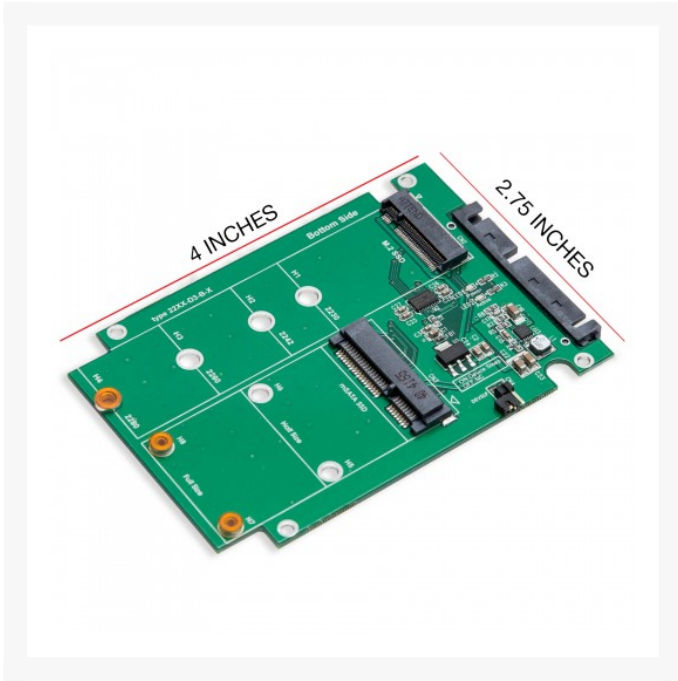

Syba M.2 and mSATA SSD Dual Connector to SATA III 2.5" Enclosure

Special Price
\$18.20 was
\$26.00

Product Images

Short Description

Syba SY-ADA40093 is M.2 or mSATA SSD adapter that convert it into a standard 2.5" SATA III drive. The adapter will allow you to use M.2 or mSATA SSD module through SATA III on your desktop or laptop. Support high speed SATA 3 / 6Gbps mass storage interface. Transparent to the operating system and does not require any software drivers

Description

Syba SY-ADA40093 is M.2 or mSATA SSD adapter that convert it into a standard 2.5" SATA III drive. The adapter will allow you to use M.2 or mSATA SSD module through SATA III on your desktop or laptop. Support high speed SATA 3 / 6Gbps mass storage interface. Transparent to the operating system and does not require any software drivers

Features

- Complies with Serial ATA Specification Rev 3.2 DEVSLP
- Supports SATA III, SATA II, and SATA I Operation
- Standard 2.5" SATA Storage Device Form Factor (100mm x 70mm x 9.2mm)
- Transparent to OS
- No Drivers Needed
- Can Be a Primary Bootable Device Containing OS
- LED Indicators for Activity and Power
- B-key M.2 Connector

Specifications

Package Content

- 1 x SATAIII to M.2 & mSATA Adapter
- 1 x SSD Enclosure
- 4 x Bag of Accessories
- 1 x Enclosure Assembly Guide Manual

Additional Information

Brand	SYBA
SKU	SY-ADA40093
Weight	0.2500
Color	Black
Device Type	External SSD/HDD Enclosure
Bay Size	2.5" Bay
Vendor SKU/EAN	810154014019
Special Price	\$18.20