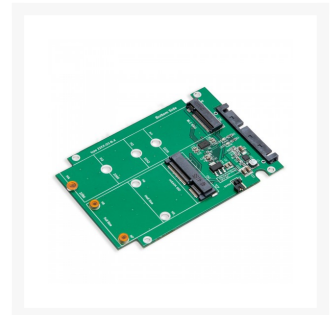

Syba M.2 and mSATA SSD Dual Connector to SATA III 2.5" Enclosure

Special Price
\$18.20 was
\$26.00

Product Images

Short Description

Syba SY-ADA40093 is M.2 or mSATA SSD adapter that convert it into a standard 2.5" SATA III drive. The adapter will allow you to use M.2 or mSATA SSD module through SATA III on your desktop or laptop. Support high speed SATA 3 / 6Gbps mass storage interface. Transparent to the operating system and does not require any software drivers

Description

Syba SY-ADA40093 is M.2 or mSATA SSD adapter that convert it into a standard 2.5" SATA III drive. The adapter will allow you to use M.2 or mSATA SSD module through SATA III on your desktop or laptop. Support high speed SATA 3 / 6Gbps mass storage interface. Transparent to the operating system and does not require any software drivers

Features

- Complies with Serial ATA Specification Rev 3.2 DEVSLP
- Supports SATA III, SATA II, and SATA I Operation
- Standard 2.5" SATA Storage Device Form Factor (100mm x 70mm x 9.2mm)
- Transparent to OS
- No Drivers Needed
- Can Be a Primary Bootable Device Containing OS
- LED Indicators for Activity and Power
- B-key M.2 Connector

Specifications

Package Content

- 1 x SATAIII to M.2 & mSATA Adapter
- 1 x SSD Enclosure
- 4 x Bag of Accessories
- 1 x Enclosure Assembly Guide Manual

Additional Information

Brand	SYBA
SKU	SY-ADA40093
Weight	0.2500
Color	Black
Device Type	External SSD/HDD Enclosure
Bay Size	2.5" Bay
Vendor SKU/EAN	810154014019
Special Price	\$18.20