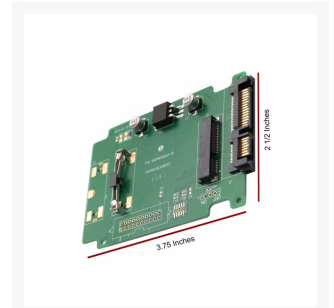

Syba mSATA SSD 50mm to SATA Adapter

Special Price
\$10.50 was
\$15.00

Product Images

Short Description

This adapter will allow users to replace their laptop PC 2.5" SATA HD with mSATA SSD. mSATA SSD can reduce boot time, increase system benchmark performance, and provide longer laptop battery life. This adapter fits inside a notebook computer with a 2.5" SATA drive bay. This is the best storage solution for industrial computers, in-vehicle PC, gaming/casino/lottery platform, medical, networking management, and POS/KIOS/Digital signage/ATM.

Description

This adapter will allow users to replace their laptop PC 2.5" SATA HD with mSATA SSD. mSATA SSD can reduce boot time, increase system benchmark performance, and provide longer laptop battery life. This adapter fits inside a notebook computer with a 2.5" SATA drive bay. This is the best storage solution for industrial computers, in-vehicle PC, gaming/casino/lottery platform, medical, networking management, and POS/KIOS/Digital signage/ATM.

Features

- Works with 50mm mSATA SSD
- No Sacrifice on the mSATA SSD Performance
- Locking Mechanism Holds mSATA SSD in Place
- Fully Compatible with SATA 2.6
- Supports ATA/ATAP-7 Specification

- Supports Dual Power Voltage: 1.8V and 3.3V