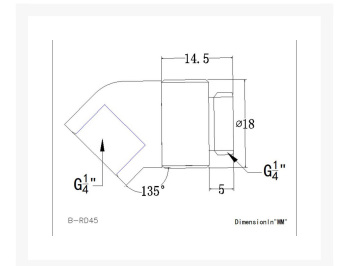

Bykski G/14 Male to Female 45 Degree Rotary Elbow Fitting - Red (B-RD45-X)

\$9.99

Product Images

Short Description

The Bykski G/14 Male to Female 45 Degree Rotary Elbow Fitting is an easy solution when trying to change direction quickly with your loop. This adapter is great for redirecting tubing runs away from components at unconventional angles. The rotary function allows you to aim the connection in any desired direction 45

degrees from the mount.

Description

The Bykski G/14 Male to Female 45 Degree Rotary Elbow Fitting is an easy solution when trying to change direction quickly with your loop. This adapter is great for redirecting tubing runs away from components at unconventional angles. The rotary function allows you to aim the connection in any desired direction 45 degrees from the mount.

Specifications

Specifications

- Thread:G1/4
- Color:Red
- Material:Brass

Compatibility

- Loop:Non-Aluminum

Included Parts

- 1x Bykski G/14 Male to Female 45 Degree Rotary Elbow Fitting

Additional Information

Brand	Bykski
SKU	B-RD45-X-R
Weight	0.2000
Special Order	No
Fitting Type	Rotary
Fitting Size	1/4"
Fitting Angle	45 Degree
Fitting Finish	Red