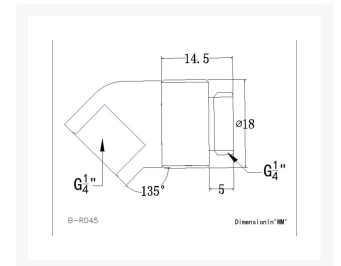

# Bykski G/14 Male to Female 45 Degree Rotary Elbow Fitting - Silver (B-RD45-X)

\$9.99

## Short Description

The Bykski G/14 Male to Female 45 Degree Rotary Elbow Fitting is an easy solution when trying to change direction quickly with your loop. This adapter is great for redirecting tubing runs away from components at unconventional angles. The rotary function allows you to aim the connection in any desired direction 45

## Description

---

The Bykski G/14 Male to Female 45 Degree Rotary Elbow Fitting is an easy solution when trying to change direction quickly with your loop. This adapter is great for redirecting tubing runs away from components at unconventional angles. The rotary function allows you to aim the connection in any desired direction 45 degrees from the mount.