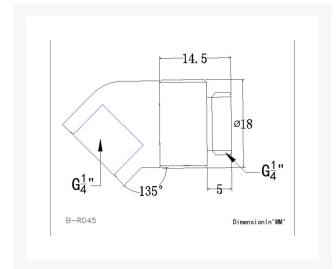

Bykski G/14 Male to Female 45 Degree Rotary Elbow Fitting - White (B-RD45-X)

\$9.99

Product Images

Short Description

The Bykski G/14 Male to Female 45 Degree Rotary Elbow Fitting is an easy solution when trying to change direction quickly with your loop. This adapter is great for redirecting tubing runs away from components at unconventional angles. The rotary function allows you to aim the connection in any desired direction 45

degrees from the mount.

Description

The Bykski G/14 Male to Female 45 Degree Rotary Elbow Fitting is an easy solution when trying to change direction quickly with your loop. This adapter is great for redirecting tubing runs away from components at unconventional angles. The rotary function allows you to aim the connection in any desired direction 45 degrees from the mount.

Specifications

Specifications

- Thread:G1/4
- Color:White
- Material:Brass

Compatibility

- Loop:Non-Aluminum

Included Parts

- 1x Bykski G/14 Male to Female 45 Degree Rotary Elbow Fitting

Additional Information

Brand	Bykski
SKU	B-RD45-X-W
Weight	0.2000
Special Order	No
Fitting Type	Rotary
Fitting Size	1/4"
Fitting Angle	45 Degree
Fitting Finish	White