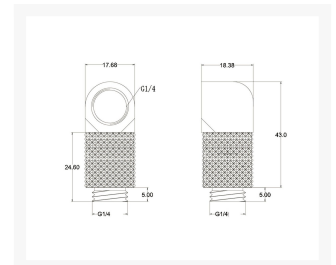

# Bykski G1/4 Male to Female 90 Degree Rotary 20mm Extension Elbow Fitting - Black (B-RD90-EXJ20)

\$10.50

## Short Description

The Bykski G1/4 Male to Female 90 Degree Rotary Elbow Fitting is an easy solution when trying to change

direction quickly with your loop.

## Description

---

The Bykski G1/4 Male to Female 90 Degree Rotary Elbow Fitting is an easy solution when trying to change direction quickly with your loop. This adapter is great for redirecting tubing runs away from components at unconventional angles. The rotary function allows you to aim the connection in any desired direction 90 degrees from the mount. The 20mm extension gives added clearance should other components be in the way or a bit more height is needed for a perfect fit.

### Included Parts

- 1x Bykski G1/4 Male to Female 90 Degree Rotary 20mm Extension Elbow Fitting