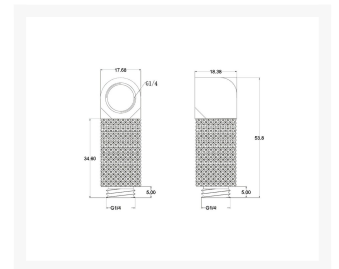

Bykski G1/4 Male to Female 90 Degree Rotary 30mm Extension Elbow Fitting - Black (B-RD90-EXJ30)

\$10.49

Product Images

Short Description

The Bykski G1/4 Male to Female 90 Degree Rotary Elbow Fitting is an easy solution when trying to change

direction quickly with your loop.

Description

The Bykski G1/4 Male to Female 90 Degree Rotary Elbow Fitting is an easy solution when trying to change direction quickly with your loop. This adapter is great for redirecting tubing runs away from components at unconventional angles. The rotary function allows you to aim the connection in any desired direction 90 degrees from the mount. The 30mm extension gives added clearance should other components be in the way or a bit more height is needed for a perfect fit.

Specifications

Specifications

- Thread:G1/4
- Color:Black
- Material:Brass

Compatibility

- Loop:Non-Aluminum

Included Parts

- 1x Bykski G1/4 Male to Female 90 Degree Rotary 30mm Extension Elbow Fitting

Additional Information

Brand	Bykski
SKU	B-RD90-EXJ30-BK
Weight	0.2000
Special Order	No
Fitting Type	Rotary
Fitting Size	1/4"
Fitting Angle	90 Degree
Fitting Finish	Matte Black