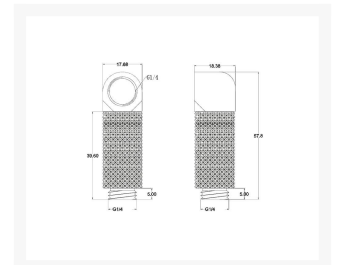

Bykski G1/4 Male to Female 90 Degree Rotary 35mm Extension Elbow Fitting - Black (B-RD90-EXJ35)

\$10.50

Product Images

Short Description

The Bykski G1/4 Male to Female 90 Degree Rotary Elbow Fitting is an easy solution when trying to change

direction quickly with your loop.

Description

The Bykski G1/4 Male to Female 90 Degree Rotary Elbow Fitting is an easy solution when trying to change direction quickly with your loop. This adapter is great for redirecting tubing runs away from components at unconventional angles. The rotary function allows you to aim the connection in any desired direction 90 degrees from the mount. The 35mm extension gives added clearance should other components be in the way or a bit more height is needed for a perfect fit.

Specifications

Specifications

- Thread:G1/4
- Color:Black
- Material:Brass

Compatibility

- Loop:Non-Aluminum

Included Parts

- 1x Bykski G1/4 Male to Female 90 Degree Rotary 35mm Extension Elbow Fitting

Additional Information

| | |
|----------------|-----------------|
| Brand | Bykski |
| SKU | B-RD90-EXJ35-BK |
| Weight | 0.2000 |
| Special Order | No |
| Fitting Type | Rotary |
| Fitting Size | 1/4" |
| Fitting Angle | 90 Degree |
| Fitting Finish | Chrome |