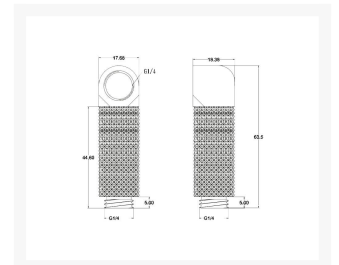

Bykski G1/4 Male to Female 90 Degree Rotary 40mm Extension Elbow Fitting - Black (B-RD90-EXJ40)

\$10.99

Product Images

Short Description

The Bykski G1/4 Male to Female 90 Degree Rotary Elbow Fitting is an easy solution when trying to change

direction quickly with your loop.

Description

The Bykski G1/4 Male to Female 90 Degree Rotary Elbow Fitting is an easy solution when trying to change direction quickly with your loop. This adapter is great for redirecting tubing runs away from components at unconventional angles. The rotary function allows you to aim the connection in any desired direction 90 degrees from the mount. The 40mm extension gives added clearance should other components be in the way or a bit more height is needed for a perfect fit.

Specifications

Specifications

- Thread:G1/4
- Color:Black
- Material:Brass

Compatibility

- Loop:Non-Aluminum

Included Parts

- 1x Bykski G1/4 Male to Female 90 Degree Rotary 40mm Extension Elbow Fitting

Additional Information

Brand	Bykski
SKU	B-RD90-EXJ40-BK
Weight	0.2000
Special Order	No
Fitting Type	Rotary
Fitting Size	1/4"
Fitting Angle	90 Degree
Fitting Finish	Matte Black