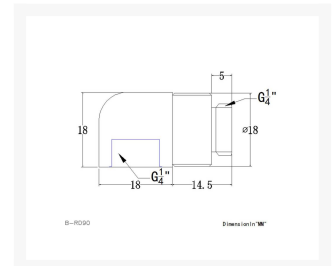

Bykski G1/4 Male to Female 90 Degree Rotary Elbow Fitting - Black (B-RD90-X)

\$10.49

Product Images

Short Description

The Bykski G1/4 Male to Female 90 Degree Rotary Elbow Fitting is an easy solution when trying to change direction quickly with your loop. This adapter is great for redirecting tubing runs away from components at unconventional angles. The rotary function allows you to aim the connection in any desired direction 90

degrees from the mount.

Description

The Bykski G1/4 Male to Female 90 Degree Rotary Elbow Fitting is an easy solution when trying to change direction quickly with your loop. This adapter is great for redirecting tubing runs away from components at unconventional angles. The rotary function allows you to aim the connection in any desired direction 90 degrees from the mount.

Specifications

Specifications

- Thread:G1/4
- Color:Black
- Material:Brass

Compatibility

- Loop:Non-Aluminum

Included Parts

- 1x Bykski G1/4 Male to Female 90 Degree Rotary Elbow Fitting

Additional Information

Brand	Bykski
SKU	B-RD90-X-BK
Weight	0.2000
Special Order	No
Fitting Type	Rotary
Fitting Size	1/4"
Fitting Angle	90 Degree
Fitting Finish	Matte Black