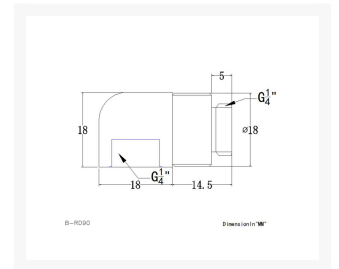

Bykski G1/4 Male to Female 90 Degree Rotary Elbow Fitting - Red (B-RD90-X)

\$10.49

Product Images

Short Description

The Bykski G1/4 Male to Female 90 Degree Rotary Elbow Fitting is an easy solution when trying to change direction quickly with your loop. This adapter is great for redirecting tubing runs away from components at unconventional angles. The rotary function allows you to aim the connection in any desired direction 90

degrees from the mount.

Description

The Bykski G1/4 Male to Female 90 Degree Rotary Elbow Fitting is an easy solution when trying to change direction quickly with your loop. This adapter is great for redirecting tubing runs away from components at unconventional angles. The rotary function allows you to aim the connection in any desired direction 90 degrees from the mount.

Specifications

Specifications

- Thread:G1/4
- Color:Red
- Material:Brass

Compatibility

- Loop:Non-Aluminum

Included Parts

- 1x Bykski G1/4 Male to Female 90 Degree Rotary Elbow Fitting

Additional Information

Brand	Bykski
SKU	B-RD90-X-R
Weight	0.2000
Special Order	No
Fitting Type	Rotary
Fitting Size	1/4"
Fitting Angle	90 Degree
Fitting Finish	Red