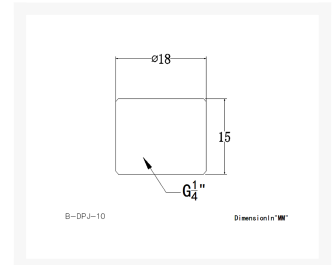

Bykski G1/4 Dual Female Straight Coupler - Blue (B-DPJ-10)

\$6.99

Product Images

Short Description

The Bykski G1/4 Dual Female Straight Coupler is useful to adapt a male fitting to a female fitting. The coupler can be used with any G1/4 threaded fitting(s).

Description

The Bykski G1/4 Dual Female Straight Coupler is useful to adapt a male fitting to a female fitting. The coupler can be used with any G1/4 threaded fitting(s).

Features

- Diamond Knurled
- Useful for tight corners

Specifications

Specifications

- Thread:G1/4
- Dimensions(H x W): 15mm x 18mm
- Color:Blue
- Material:Brass

Compatibility

- Loop:Non-Aluminum

Included Parts

- 1x Bykski G1/4 Dual Female Straight Coupler

Additional Information

Brand	Bykski
SKU	B-DPJ-10-B
Weight	0.0200
Special Order	No
Fitting Type	Extension
Fitting Size	1/4"
Fitting Angle	Straight
Fitting Finish	Blue