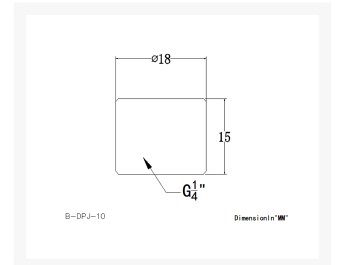

Bykski G1/4 Dual Female Straight Coupler - Red (B-DPJ-10)

\$6.99

Product Images

Short Description

The Bykski G1/4 Dual Female Straight Coupler is useful to adapt a male fitting to a female fitting. The coupler can be used with any G1/4 threaded fitting(s).

Description

The Bykski G1/4 Dual Female Straight Coupler is useful to adapt a male fitting to a female fitting. The coupler can be used with any G1/4 threaded fitting(s).

Features

- Diamond Knurled
- Useful for tight corners

Specifications

Specifications

- Thread:G1/4
- Dimensions(H x W): 15mm x 18mm
- Color:Red
- Material:Brass

Compatibility

- Loop:Non-Aluminum

Included Parts

- 1x Bykski G1/4 Dual Female Straight Coupler

Additional Information

Brand	Bykski
SKU	B-DPJ-10-R
Weight	0.0200
Special Order	No
Fitting Type	Extension
Fitting Size	1/4"
Fitting Angle	Straight
Fitting Finish	Red