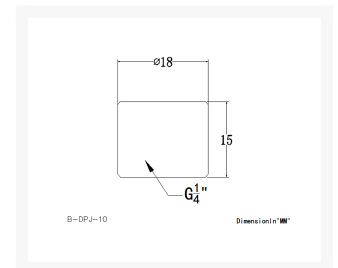

Bykski G1/4 Dual Female Straight Coupler - Silver (B-DPJ-10)

$6.99

Product Images

Short Description

The Bykski G1/4 Dual Female Straight Coupler is useful to adapt a male fitting to a female fitting. The coupler can be used with any G1/4 threaded fitting(s).