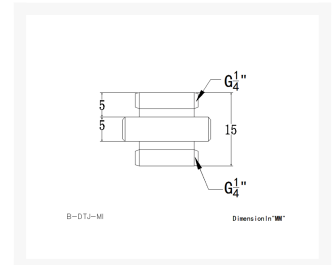

Bykski G1/4 Dual Male Extension Coupler - Mini - Blue(B-DTJ-MI)

Special Price
\$3.25 was
\$5.95

Product Images

Short Description

The Bykski G1/4 Dual Male Extension Coupler - Mini is useful to adapt a female fitting to a male fitting. The coupler can be used with any G1/4 threaded fitting(s).

Description

The Bykski G1/4 Dual Male Extension Coupler - Mini is useful to adapt a female fitting to a male fitting. The coupler can be used with any G1/4 threaded fitting(s).

Features

- Diamond Knurled
- Useful for tight corners

Specifications

Specifications

- Thread:G1/4
- Color:Blue
- Material:Brass

Compatibility

- Loop:Non-Aluminum

Included Parts

- 1x Dual Male G1/4 Extension Coupler - Mini

Additional Information

Brand	Bykski
SKU	B-DTJ-MI-B
Weight	0.0200
Special Order	No
Fitting Type	Extension
Fitting Size	1/4"
Fitting Angle	Straight
Fitting Finish	Blue
Special Price	\$3.25