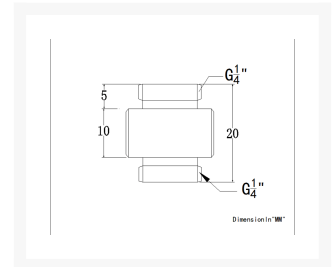

Bykski G1/4 Dual Male Extension Coupler - Black(B-DTJ-S)

\$7.49

Product Images

Short Description

The Bykski G1/4 Dual Male Extension Coupler is useful to adapt a female fitting to a male fitting. The coupler can be used with any G1/4 threaded fitting(s).

Description

The Bykski G1/4 Dual Male Extension Coupler is useful to adapt a female fitting to a male fitting. The coupler can be used with any G1/4 threaded fitting(s).

Features

- Diamond Knurled

Specifications

Specifications

- Thread:G1/4
- Color:Black
- Height (with thread):20mm
- Height (without thread):10mm
- Material:Brass

Compatibility

- Loop:Non-Aluminum

Included Parts

- 1x Dual Male G1/4 Extension Coupler

Additional Information

Brand	Bykski
SKU	B-DTJ-S-BK
Weight	0.0200
Special Order	No
Fitting Type	Extension
Fitting Size	1/4"
Fitting Angle	Straight
Fitting Finish	Matte Black