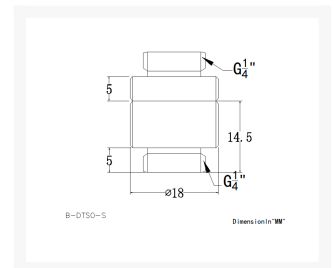

## Short Description

The Bykski G1/4 Dual Male Rotary Extension Coupler is useful to adapt a female fitting to a male fitting. The coupler can be used with any G1/4 threaded fitting(s).

### Specifications

- Thread:G1/4
- Color:Blue
- Height (with thread):24.5mm
- Height (without thread):14.5mm
- Width:18mm
- Material:Brass