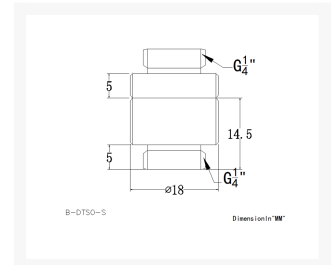

Bykski G1/4 Dual Male Rotary Extension Coupler - White (B-DTSO-S)

\$7.99

Product Images

Short Description

The Bykski G1/4 Dual Male Rotary Extension Coupler is useful to adapt a female fitting to a male fitting. The coupler can be used with any G1/4 threaded fitting(s).

Description

The Byiski G1/4 Dual Male Rotary Extension Coupler is useful to adapt a female fitting to a male fitting. The coupler can be used with any G1/4 threaded fitting(s).

Features

- Diamond Knurled
- Rotary Function

Specifications

Specifications

- Thread:G1/4
- Color:White
- Height (with thread):24.5mm
- Height (without thread):14.5mm
- Width:18mm
- Material:Brass

Compatibility

- Loop:Non-Aluminum

Included Parts

- 1x Dual Male G1/4 Rotary Extension Coupler

Additional Information

Brand	Bykski
SKU	B-DTSO-S-W
Weight	0.0200
Special Order	No
Fitting Type	Extension
Fitting Size	1/4"
Fitting Angle	Straight
Fitting Finish	White