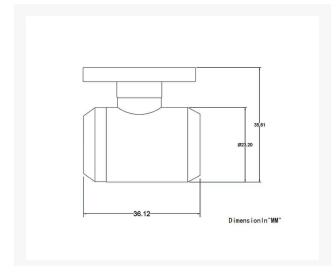

Bykski G1/4 Female to Female Drain Ball Valve - Black(B-DV-CEV2)

\$13.99

Product Images

Short Description

The Bykski G1/4 Female to Female Drain Ball Valve is carefully machined to specifications that enable the user to install a G 1/4 fitting at both ends resulting in a sealable connection that allows for an easy drainport or fillport location to be made.

Description

The Bykski G1/4 Female to Female Drain Ball Valve is carefully machined to specifications that enable the user to install a G 1/4 fitting at both ends resulting in a sealable connection that allows for an easy drainport or fillport location to be made.

Features

- G 1/4 thread.
- Installs in minutes.

Specifications

Specifications

- G 1/4 Inside Thread.

Included Parts

- 1x Bykski G1/4 Female to Female Drain Ball Valve

Additional Information