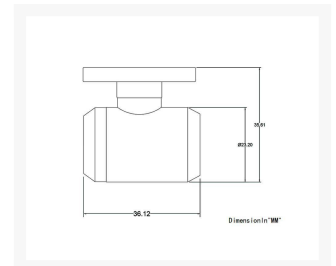

Bykski G1/4 Female to Female Drain Ball Valve - Gold (B-DV-CEV2)

\$13.99

Product Images

Short Description

The Bykski G1/4 Female to Female Drain Ball Valve is carefully machined to specifications that enable the user to install a G 1/4 fitting at both ends resulting in a sealable connection that allows for an easy drainport or fillport location to be made.

Description

The Bykski G1/4 Female to Female Drain Ball Valve is carefully machined to specifications that enable the user to install a G 1/4 fitting at both ends resulting in a sealable connection that allows for an easy drainport or fillport location to be made.

Features

- G 1/4 thread.
- Installs in minutes.

Specifications

Specifications

- G 1/4 Inside Thread.

Included Parts

- 1x Bykski G1/4 Female to Female Drain Ball Valve

Additional Information