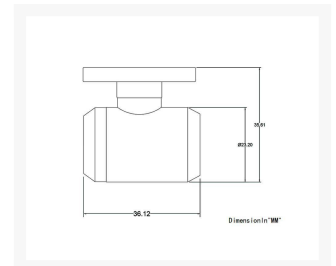

Bykski G1/4 Female to Female Drain Ball Valve - Red (B-DV-CEV2)

\$13.99

Product Images

Short Description

The Bykski G1/4 Female to Female Drain Ball Valve is carefully machined to specifications that enable the user to install a G 1/4 fitting at both ends resulting in a sealable connection that allows for an easy drainport or fillport location to be made.

Description

The Bykski G1/4 Female to Female Drain Ball Valve is carefully machined to specifications that enable the user to install a G 1/4 fitting at both ends resulting in a sealable connection that allows for an easy drainport or fillport location to be made.

Features

- G 1/4 thread.
- Installs in minutes.

Specifications

Specifications

- G 1/4 Inside Thread.

Included Parts

- 1x Bykski G1/4 Female to Female Drain Ball Valve

Additional Information