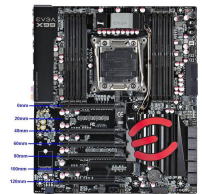

Bykski Dual GPU 80mm SLI/CF Connection Bridge Block - Clear (L8-2WAY)

\$19.99

Product Images

Short Description

The Bykski Dual GPU 80mm SLI/CF Connection Bridge Block allows you to connect two adjacent GPU blocks (80mm apart) creating a singular block. This increases rigidity and stability of your GPUs as well as eliminating the need for fittings or tubing between blocks.

Description

The Bykski Dual GPU 80mm SLI/CF Connection Bridge Block allows you to connect two adjacent GPU blocks (80mm apart) creating a singular block. This increases rigidity and stability of your GPUs as well as eliminating the need for fittings or tubing between blocks.

Warnings: Bridge block has 4 ports, only 2 are required for usage so stop fittings may be required based on configuration, please plan accordingly.

Features

- Crystal Clear PMMA Used
- Designed to Fit Standard G1/4 Thread Fittings

Specifications

Specifications

- Model:VGA-SLI-CF-SQUALL (L8-2WAY)
- Brand:Bykski
- Material:Clear PMMA

Compatibility

- GPU Blocks:2 Bykski Brand)
- PCI-E Slot Spacing:80mm (Check Picture Gallery Above)
- Bykski GPU Blocks