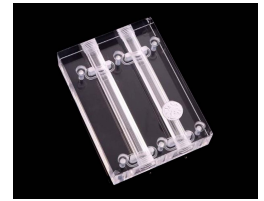

Bykski Dual GPU 80mm SLI/CF Connection Bridge Block - Clear (L8-2WAY)

\$19.99

Product Images

Short Description

The Bykski Dual GPU 80mm SLI/CF Connection Bridge Block allows you to connect two adjacent GPU blocks (80mm apart) creating a singular block. This increases rigidity and stability of your GPUs as well as eliminating the need for fittings or tubing between blocks.

Description

The Bykski Dual GPU 80mm SLI/CF Connection Bridge Block allows you to connect two adjacent GPU blocks (80mm apart) creating a singular block. This increases rigidity and stability of your GPUs as well as eliminating the need for fittings or tubing between blocks.

Warnings: Bridge block has 4 ports, only 2 are required for usage so stop fittings may be required based on configuration, please plan accordingly.

Features

- Crystal Clear PMMA Used
- Designed to Fit Standard G1/4 Thread Fittings

Specifications

Specifications

- Model:VGA-SLI-CF-SQUALL (L8-2WAY)
- Brand:Bykski
- Material:Clear PMMA

Compatibility

- GPU Blocks:2 Bykski Brand)
- PCI-E Slot Spacing:80mm (Check Picture Gallery Above)
- Bykski GPU Blocks