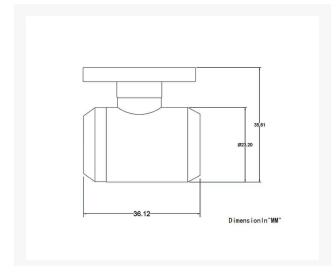

## Short Description

The Bykski G1/4 Female to Female Drain Ball Valve is carefully machined to specifications that enable the user to install a G 1/4 fitting at both ends resulting in a sealable connection that allows for an easy drainport or fillport location to be made.

### Specifications

- G 1/4 Inside Thread.