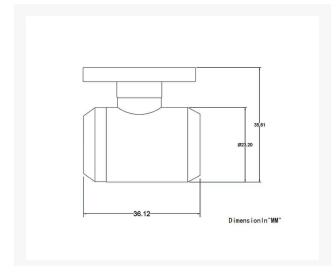

Bykski G1/4 Female to Female Drain Ball Valve - Silver (B-DV-CEV2)

\$13.99

Product Images

Short Description

The Bykski G1/4 Female to Female Drain Ball Valve is carefully machined to specifications that enable the user to install a G 1/4 fitting at both ends resulting in a sealable connection that allows for an easy drainport or fillport location to be made.

Description

The Bykski G1/4 Female to Female Drain Ball Valve is carefully machined to specifications that enable the user to install a G 1/4 fitting at both ends resulting in a sealable connection that allows for an easy drainport or fillport location to be made.

Features

- G 1/4 thread.
- Installs in minutes.

Specifications

Specifications

- G 1/4 Inside Thread.

Included Parts

- 1x Bykski G1/4 Female to Female Drain Ball Valve

Additional Information