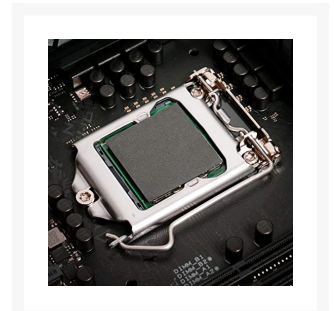

Thermal Grizzly Carbonaut High-Tech Carbon Thermal Pads - 25x25x0.2mm

\$11.95

Product Images

Short Description

Thermal Grizzly Carbonaut high-tech carbon thermal pads can be used as an excellent alternative to mid-range thermal compounds. They have the exclusive advantage of being reusable, with a very elastic and adaptable surface and very high thermal conductivity. Even the slightest unevenness can be compensated very well.

Description

Thermal Grizzly Carbonaut high-tech carbon thermal pads can be used as an excellent alternative to mid-range thermal compounds. They have the exclusive advantage of being reusable, with a very elastic and adaptable surface and very high thermal conductivity. Even the slightest unevenness can be compensated very well.

The Thermal Grizzly Carbonaut pad is a carbon fiber thermal pad. Its special developed polymer results in its flexibility and its soft 'gap filler' properties. The carbon fiber structure ensures excellent thermal conductivity. Thermal Grizzly Carbonaut is lightweight and reusable. In addition, Thermal Grizzly Carbonaut has a very high thermal conductivity even with very little contact pressure. Thermal Grizzly Carbonaut heat transfer performance always remains constant. Note: Carbonaut is electrically conductive.