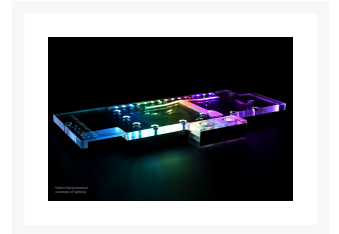

## Short Description

---

Individual, yet suitable for everyone. Minimalistic, yet full of elegance. High Performance and made for your next project: The Alphacool Eisblock GPX!