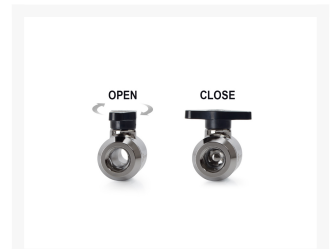

Bitspower Black Sparkle Mini Valve Rotary G1/4" & Inner G14" With Black Handle

\$43.95

Product Images

Short Description

Bitspower Black Sparkle Mini Valve Rotary G1/4" & Inner G14" With Black Handle

Description

Bitspower Black Sparkle Mini Valve Rotary G1/4" & Inner G14" With Black Handle

Features

1. The World First Deluxe Valve for PC Water-Cooling Application.
2. Min. ID 10MM, True Hi-Flow Design.
3. Excellent Control of Water Flow.
4. Compact and Mini Style.
5. Dual 360-Degree Rotation.
6. RoHS Compliant.

Specifications

Thread : G1/4"

Thread No. : 1

Thread : Inner G1/4"

Thread No. : 1

Main Color : Black Sparkle

Handle Color : Black.

span style="color: #ee0000;">***All Specification Will Be Changed Without Further Notice***