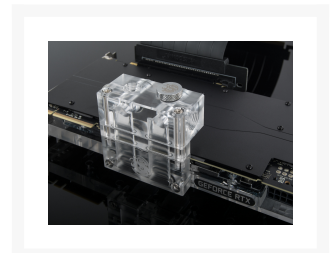

Bitspower VGA Multi Direction Link - Acrylic

\$51.99

Product Images

Short Description

The "Bitspower VGA Multi Direction Link v2" is designed for our Lotan series water blocks, allowing you connect tubing to the inlet/outlet when there isn't enough space for normal tube bends.

Description

The "Bitspower VGA Multi Direction Link v2" is designed for our Lotan series water blocks, allowing you connect tubing to the inlet/outlet when there isn't enough space for normal tube bends.

Features

1. Designed for Bitspower VGA Water Blocks.
2. Vertical design , Space Saving.
3. Made of Hi-Quality Acrylic.
4. Universal IG1/4" x 6 in Three-Way Application.
5. RoHS Compliant.

Specifications

Thread : G1/4" x 6

Color: Clear

Dimension(LxWxH) : 72x66x33 MM

Included :

- 4pcs of BP-WTP-C06
- 1set of Mounting Screws/Accessories

*** Bitspower reserves the right to change the product design and interpretations. These are subject to change without notice. Product colors and accessories are based on the actual product. ***