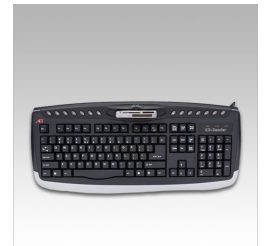

Atech Multimedia Keyboard with 10-in-1 Portable Card Reader

\$39.95

Product Images

Short Description

Product Details:

Internet Keyboard with Integrated Media Reader

The Atech KB-reader features 14 Internet / Media hot keys as well as a modern sleek design and layout. The keyboard doubles as a mini-USB docking station for PRO-Gear. Three card slots allow you to access 3 different media cards and direct file transfer between slots. Ten flash media formats are supported such as Compact Flash™ Type I, Type II, Microdrive™, MultiMedia™, Secure Digital™, Smart Media™, Memory Stick™, Memory Stick PRO™, Memory Stick MagicGate™, xD-Picture Card™.

Portble USB Card Reader

The Atech flash media reader can be used as a stand alone portable unit with the included USB cable. This is an ideal solution for computer users who also own notebook PCs.

Itegrated Media Reader Dock

The KB-reader allows users to dock the media reader without the clutter of cables. The integrated media reader runs off of a USB connection which would already be connected to the PC upon installation. Simply plug and play.

Features

- 14 Internet/Media Hot Keys
- Mini-USB docking station for PRO-Gear SOLO
- 3 card slots allow you to access 3 different media cards and direct file transfer between slots
- Supports 10 flash media formats such as Compact Flash Type I, Type II, Microdrive, MultiMedia, Secure Digital, Smart Media, Memory Stick, Memory Stick PRO, Memory Stick MagicGate, xD-Picture Card
- Reader Transfer Rate: Up to 12 Mb/sec (via USB 1.1) / Up to 480 Mb/sec (via USB 2.0)