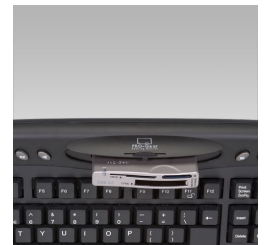

Atech Multimedia Keyboard with 10-in-1 Portable Card Reader

\$39.95

Product Images

Short Description

Product Details:

Internet Keyboard with Integrated Media Reader

The Atech KB-reader features 14 Internet / Media hot keys as well as a modern sleek design and layout. The keyboard doubles as a mini-USB docking station for PRO-Gear. Three card slots allow you to access 3 different media cards and direct file transfer between slots. Ten flash media formats are supported such as Compact Flash™ Type I, Type II, Microdrive™, MultiMedia™, Secure Digital™, Smart Media™, Memory Stick™, Memory Stick PRO™, Memory Stick MagicGate™, xD-Picture Card™.

Portble USB Card Reader

The Atech flash media reader can be used as a stand alone portable unit with the included USB cable. This is an ideal solution for computer users who also own notebook PCs.

Itegrated Media Reader Dock

The KB-reader allows users to dock the media reader without the clutter of cables. The integrated media reader runs off of a USB connection which would already be connected to the PC upon installation. Simply plug and play.

Features

- 14 Internet/Media Hot Keys
- Mini-USB docking station for PRO-Gear SOLO
- 3 card slots allow you to access 3 different media cards and direct file transfer between slots
- Supports 10 flash media formats such as Compact Flash Type I, Type II, Microdrive, MultiMedia, Secure Digital, Smart Media, Memory Stick, Memory Stick PRO, Memory Stick MagicGate, xD-Picture Card
- Reader Transfer Rate: Up to 12 Mb/sec (via USB 1.1) / Up to 480 Mb/sec (via USB 2.0)