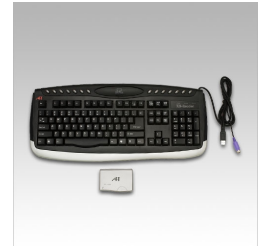

Atech Multimedia Keyboard with 10-in-1 Portable Card Reader

\$39.95

Product Images

Short Description

Product Details:

Internet Keyboard with Integrated Media Reader

The Atech KB-reader features 14 Internet / Media hot keys as well as a modern sleek design and layout. The keyboard doubles as a mini-USB docking station for PRO-Gear. Three card slots allow you to access 3 different media cards and direct file transfer between slots. Ten flash media formats are supported such as Compact Flash™ Type I, Type II, Microdrive™, MultiMedia™, Secure Digital™, Smart Media™, Memory Stick™, Memory Stick PRO™, Memory Stick MagicGate™, xD-Picture Card™.

Portble USB Card Reader

The Atech flash media reader can be used as a stand alone portable unit with the included USB cable. This is an ideal solution for computer users who also own notebook PCs.

Itegrated Media Reader Dock

The KB-reader allows users to dock the media reader without the clutter of cables. The integrated media reader runs off of a USB connection which would already be connected to the PC upon installation. Simply plug and play.

Features

- 14 Internet/Media Hot Keys
- Mini-USB docking station for PRO-Gear SOLO
- 3 card slots allow you to access 3 different media cards and direct file transfer between slots
- Supports 10 flash media formats such as Compact Flash Type I, Type II, Microdrive, MultiMedia, Secure Digital, Smart Media, Memory Stick, Memory Stick PRO, Memory Stick MagicGate, xD-Picture Card
- Reader Transfer Rate: Up to 12 Mb/sec (via USB 1.1) / Up to 480 Mb/sec (via USB 2.0)