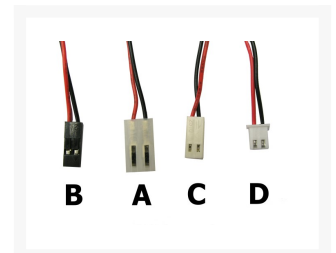

Evercool 80mm Power Supply Replacement Fan "A-Type" - 2-Pin 16mm

Special Price
\$4.46 was
\$5.95

Product Images

Short Description

This Evercool ball bearing power supply fan is high quality and top performing fan that is the perfect replacement for your burnt out or failed PSU fan.

Description

This Evercool ball bearing power supply fan is high quality and top performing fan that is the perfect replacement for your burnt out or failed PSU fan.

Specifications:

- Dimension : 80 x 80 x 25 mm
- Speed: 2500 RPM
- Bearing: Ball Flow vs. Noise: 32.40 CFM @ 25 dBA
- Connector: 2-pin 13mm connector
- 30,000 hour lifetime

Additional Information

Brand	Evercool
SKU	PSU-REP-2PIN16MM
Weight	0.5000
Color	Black
Fan Dimensions	80mm
Fan Width	25mm
Fan Voltage	12 VDC
Fan RPM	2500
Fan CFM	32
Fan Noise (dB)	25
Vendor SKU/EAN	EC8025M12C
Special Price	\$4.46