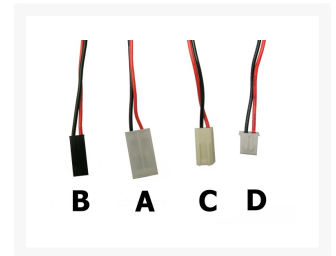

Evercool 80mm Power Supply Replacement Fan "A-Type" - 2-Pin 16mm

Special Price
\$4.46 was
\$5.95

Product Images

Short Description

This Evercool ball bearing power supply fan is high quality and top performing fan that is the perfect replacement for your burnt out or failed PSU fan.

Description

This Evercool ball bearing power supply fan is high quality and top performing fan that is the perfect replacement for your burnt out or failed PSU fan.

Specifications:

- Dimension : 80 x 80 x 25 mm
- Speed: 2500 RPM
- Bearing: Ball Flow vs. Noise: 32.40 CFM @ 25 dBA
- Connector: 2-pin 13mm connector
- 30,000 hour lifetime

Additional Information

Brand	Evercool
SKU	PSU-REP-2PIN16MM
Weight	0.5000
Color	Black
Fan Dimensions	80mm
Fan Width	25mm
Fan Voltage	12 VDC
Fan RPM	2500
Fan CFM	32
Fan Noise (dB)	25
Vendor SKU/EAN	EC8025M12C
Special Price	\$4.46