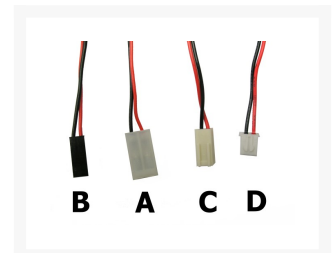

## Short Description

This Evercool ball bearing power supply fan is high quality and top performing fan that is the perfect replacement for your burnt out or failed PSU fan.

## Description

This Evercool ball bearing power supply fan is high quality and top performing fan that is the perfect replacement for your burnt out or failed PSU fan.

Specifications:

- Dimension : 80 x 80 x 25 mm
- Speed: 2500 RPM
- Bearing: Ball Flow vs. Noise: 32.40 CFM @ 25 dBA
- Connector: 2-pin 13mm connector
- 30,000 hour lifetime

## Additional Information

Brand	Evercool
SKU	PSU-REP-2PIN13MM
Weight	0.5000
Color	Black
Fan Dimensions	80mm
Fan Width	25mm
Fan Voltage	12 VDC
Fan RPM	2500
Fan CFM	32
Fan Noise (dB)	25
Vendor SKU/EAN	EC8025M12C