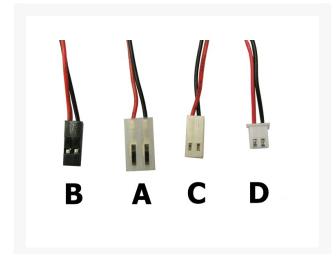

## Short Description

This Evercool ball bearing power supply fan is high quality and top performing fan that is the perfect replacement for your burnt out or failed PSU fan.

## Description

This Evercool ball bearing power supply fan is high quality and top performing fan that is the perfect replacement for your burnt out or failed PSU fan.

Specifications:

- Dimension : 80 x 80 x 25 mm
- Speed: 2500 RPM
- Bearing: Ball Flow vs. Noise: 32.40 CFM @ 25 dBA
- Connector: 2-pin 13mm connector
- 30,000 hour lifetime