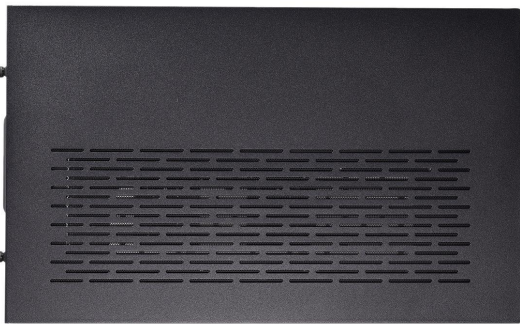

LIAN LI PC-O11 Dynamic Razer Edition Black Tempered glass on the front, and left side. Chassis body SECC ATX Mid Tower Gaming Computer Case - PC-O11D Razer

\$169.99

Product Images

Short Description

Born out of a collaboration between Razer and Lian Li, one of the world's biggest PC case makers, is the Lian Li O11 Dynamic - Designed by Razer. On top of the signature features of the Lian Li O11, this special edition chassis is also powered by Razer Chroma™, and is fully controllable with Razer Synapse 3. The iconic Razer logo on the front glass illuminates via light produced by the side strips, giving it a true reflection of character for any gamer.

Description

Born out of a collaboration between Razer and Lian Li, one of the world's biggest PC case makers, is the Lian Li O11 Dynamic - Designed by Razer. On top of the signature features of the Lian Li O11, this special edition chassis is also powered by Razer Chroma™, and is fully controllable with Razer Synapse 3. The iconic Razer logo on the front glass illuminates via light produced by the side strips, giving it a true reflection of character for any gamer.

Specifications

Model	O11 DYNAMIC Designed by Razer
Feature	compatible with Razer Synapse 3
Size	(W)274mm x(H)449mm x(D)446mm
Material	(front) tempered glass+aluminum (sides) temperd glass (body) 0.8mm steel
Motherboard Compatibility	E-ATX, ATX, M-ATX, ITX
Expansion Slot	(Front)Tempered Glass+Aluminum (Side)Tempered Glass (Body)0.8mm SECC
Front Ports	2 x USB 3.0 / 1 x USB 3.1 / HD Audio
Hard Drive Bay	3 x 2.5" SSD 3 x 3.5" HDD
Fan Options	(top) 12cm x 3/ 14cm x 2 (bottom) 12cm x 3 (side) 12cm x 3 The case does not com with fans
Liquid Cooling Support	120, 240, 280, 360 (mm)
Max GPU Length Allowance	420mm
Max CPU Cooler Height Allowance	155mm
Removable Filter	(top) 1, (side) 2, (bottom) 1