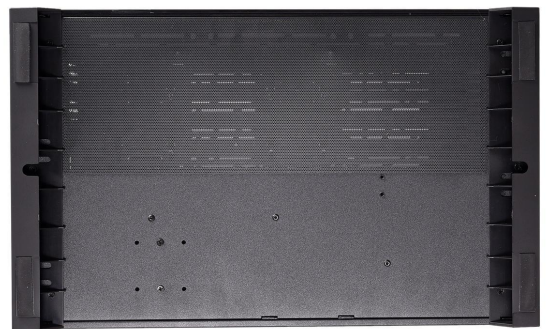

LIAN LI PC-O11 Dynamic Razer Edition Black Tempered glass on the front, and left side. Chassis body SECC ATX Mid Tower Gaming Computer Case - PC-O11D Razer

\$169.99

Product Images

Short Description

Born out of a collaboration between Razer and Lian Li, one of the world's biggest PC case makers, is the Lian Li O11 Dynamic - Designed by Razer. On top of the signature features of the Lian Li O11, this special edition chassis is also powered by Razer Chroma™, and is fully controllable with Razer Synapse 3. The iconic Razer logo on the front glass illuminates via light produced by the side strips, giving it a true reflection of character for any gamer.

Description

Born out of a collaboration between Razer and Lian Li, one of the world's biggest PC case makers, is the Lian Li O11 Dynamic - Designed by Razer. On top of the signature features of the Lian Li O11, this special edition chassis is also powered by Razer Chroma™, and is fully controllable with Razer Synapse 3. The iconic Razer logo on the front glass illuminates via light produced by the side strips, giving it a true reflection of character for any gamer.

Specifications

Model	O11 DYNAMIC Designed by Razer
Feature	compatible with Razer Synapse 3
Size	(W)274mm x(H)449mm x(D)446mm
Material	(front) tempered glass+aluminum (sides) temperd glass (body) 0.8mm steel
Motherboard Compatibility	E-ATX, ATX, M-ATX, ITX
Expansion Slot	(Front)Tempered Glass+Aluminum (Side)Tempered Glass (Body)0.8mm SECC
Front Ports	2 x USB 3.0 / 1 x USB 3.1 / HD Audio
Hard Drive Bay	3 x 2.5" SSD 3 x 3.5" HDD
Fan Options	(top) 12cm x 3/ 14cm x 2 (bottom) 12cm x 3 (side) 12cm x 3 The case does not com with fans
Liquid Cooling Support	120, 240, 280, 360 (mm)
Max GPU Length Allowance	420mm
Max CPU Cooler Height Allowance	155mm
Removable Filter	(top) 1, (side) 2, (bottom) 1