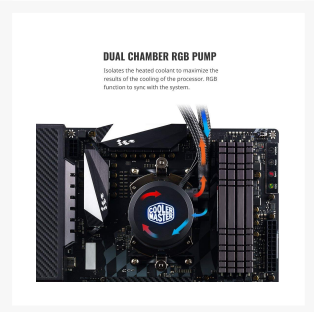

Cooler Master MasterLiquid ML240L RGB

$74.99

Product Images