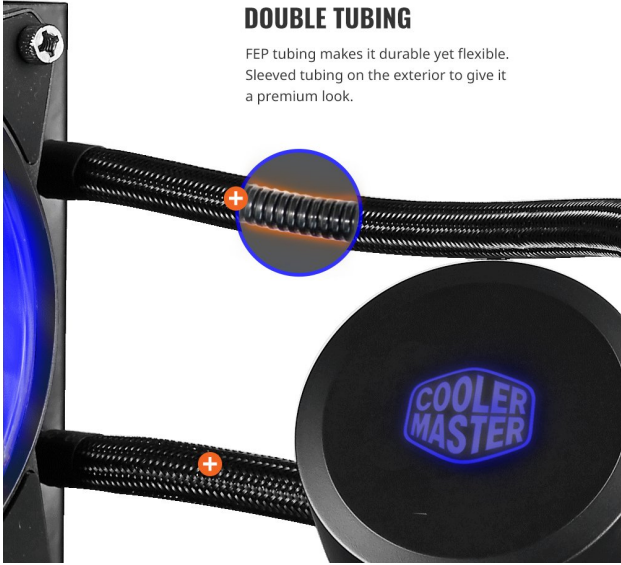

## Short Description

---

Liquid CPU cooling optimized for low noise and performance. Easy to install 240mm radiator makes this the perfect all-in-one liquid cooling for novice to experienced builders. Now enhanced with RGB lighting feature, this is a for anyone that also wants lighting effects in their system.

## Description

---

Liquid CPU cooling optimized for low noise and performance. Easy to install 240mm radiator makes this the perfect all-in-one liquid cooling for novice to experienced builders. Now enhanced with RGB lighting feature, this is a for anyone that also wants lighting effects in their system.