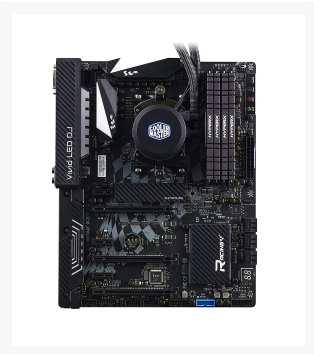

Cooler Master MasterLiquid ML240L RGB

$74.99

Product Images