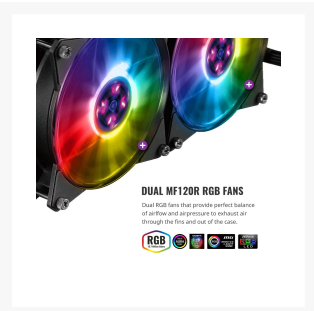

Cooler Master MasterLiquid ML240L RGB

$74.99

Product Images