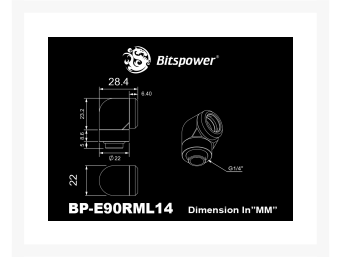

Bitspower Deluxe White Enhance Rotary 90-Degree Multi-Link Adapter For OD 14MM

\$21.95

Product Images

Short Description

Bitspower Deluxe White Enhance Rotary 90-Degree Multi-Link Adapter For OD 14MM

Description

Specifications

Thread : G1/4"

Thread Length : 5MM

*** Bitspower reserves the right to change the product design and interpretations. These are subject to change without notice. Product colors and accessories are based on the actual product. ***

Additional Information

Brand	Bitspower
SKU	BP-DWE90RML14
Weight	0.2000
Special Order	No
Fitting Type	Adapter
Fitting Size	14mm
Fitting Angle	90 Degree
Vendor SKU/EAN	4712914777232