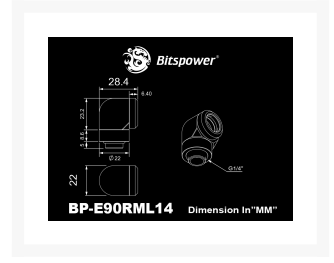

Bitspower Deluxe White Enhance Rotary 90-Degree Multi-Link Adapter For OD 14MM

\$21.95

Product Images

Short Description

Bitspower Deluxe White Enhance Rotary 90-Degree Multi-Link Adapter For OD 14MM

Description

Bitspower Deluxe White Enhance Rotary 90-Degree Multi-Link Adapter For OD 14MM

Features

1. True Hi-Flow.
2. Hi-Quality Brass Material.
3. 90-Degree Type With 360-Degree Rotation.
4. High Quality E-Plated Finished In Deluxe White Color.
5. Multi-Length Application.
6. Compatible With Bitspower OD14MM Hard Tube Series
7. RoHS Compliant.

Specifications

Thread : G1/4"

Thread Length : 5MM

*** Bitspower reserves the right to change the product design and interpretations. These are subject to change without notice. Product colors and accessories are based on the actual product. ***

Additional Information

Brand	Bitspower
SKU	BP-DWE90RML14
Weight	0.2000
Special Order	No
Fitting Type	Adapter
Fitting Size	14mm
Fitting Angle	90 Degree
Vendor SKU/EAN	4712914777232