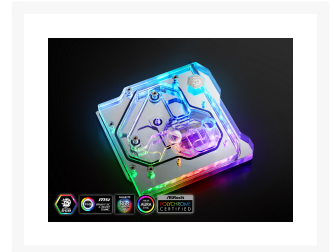

# Bitspower Mono Block for Gigabyte Z390 Aorus Master

Special Price  
**\$132.56** was  
**\$155.95**

## Short Description

The most important components of your motherboards deserve to receive the best heat management possible, which is why Bitspower expertly designed the Intel Z390 series mono block to simultaneously cool the CPU and VRMs. Featuring a direct water injection design, the CPU is firstly chilled with the coldest water, then the liquid is redirected over the VRMs, keeping everything at a low temperature for maximum

### Bitspower Mono Block for Gigabyte Z390 Aorus Master

The most important components of your motherboards deserve to receive the best heat management possible, which is why Bitspower expertly designed the Intel Z390 series mono block to simultaneously cool the CPU and VRMs. Featuring a direct water injection design, the CPU is firstly chilled with the coldest water, then the liquid is redirected over the VRMs, keeping everything at a low temperature for maximum performance.

Made of clear acrylic, the top layer of the mono block offers not only an efficient water channel design, but also a unique look to complement your PC style, while the base layer is made of high quality copper and molded to tightly fit over the CPU and VRMs, offering the best heat transfer possible. Additionally, the Bitspower Intel Z390 series mono block is equipped with Bitspower Digital RGB LEDs, the Z390 series mono block is sure to become the center piece of your rig with its easy to control light effects.