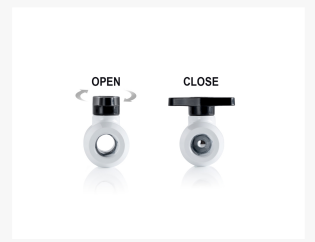

 **Bitspower Deluxe White Mini Valve Rotary G1/4" & Inner G14" With Black Handle**

**\$43.95**

Product Images

Short Description

Bitspower Deluxe White Mini Valve Rotary G1/4" & Inner G14" With Black Handle

## Description

---

Bitspower Deluxe White Mini Valve Rotary G1/4"& Inner G14" With Black Handle

## Features

---

1. The World First Deluxe Valve for PC Water-Cooling Application.
2. Min. ID 10MM, True Hi-Flow Design.
3. Excellent Control of Water Flow.
4. Compact and Mini Style.
5. Dual 360-Degree Rotation.
6. RoHS Compliant.

## Specifications

---

Thread : G1/4"

Thread No. : 1

Thread : Inner G1/4"

Thread No. : 1

Main Color : Deluxe White.

Handle Color : Black.