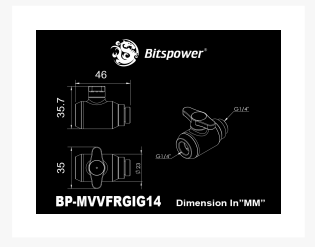

 **Bitspower Deluxe White Mini Valve Rotary G1/4" & Inner G14" With Black Handle**

**\$43.95**

Product Images

Short Description

Bitspower Deluxe White Mini Valve Rotary G1/4" & Inner G14" With Black Handle

## Description

---

Bitspower Deluxe White Mini Valve Rotary G1/4"& Inner G14" With Black Handle

## Features

---

1. The World First Deluxe Valve for PC Water-Cooling Application.
2. Min. ID 10MM, True Hi-Flow Design.
3. Excellent Control of Water Flow.
4. Compact and Mini Style.
5. Dual 360-Degree Rotation.
6. RoHS Compliant.

## Specifications

---

Thread : G1/4"

Thread No. : 1

Thread : Inner G1/4"

Thread No. : 1

Main Color : Deluxe White.

Handle Color : Black.