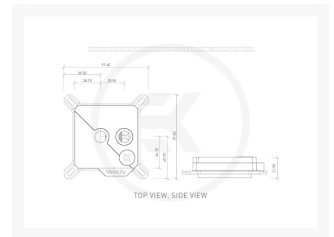

EK-Velocity Strike RGB - Matte Black + Silver

$149.99

Product Images