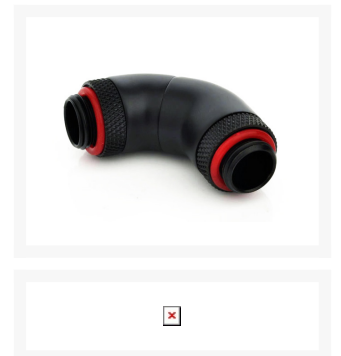


 **Bitspower Carbon Black Triple Rotary Mini Snake-Style Dual G1/4" Adapter**

\$32.50

Product Images

Short Description

Bitspower Carbon Black Triple Rotary Mini Snake-Style Dual G1/4" Adapter

Description

Bitspower Carbon Black Triple Rotary Mini Snake-Style Dual G1/4" Adapter

Features

True Hi-Flow Design.
Hi-Quality Brass Material.
With Dual 360-Degree Rotation In Three Positions.
High Durability Nickel Finished In Carbon Black Color.
Compact and Unique Design For Tube Replacement Application.
RoHS Compliant.

Specifications

Thread : G1/4"
Thread Length : 5MM
Thread No. : 2

*** Bitpower reserves the right to change the product design and interpretations. These are subject to change without notice. Product colors and accessories are based on the actual product. ***