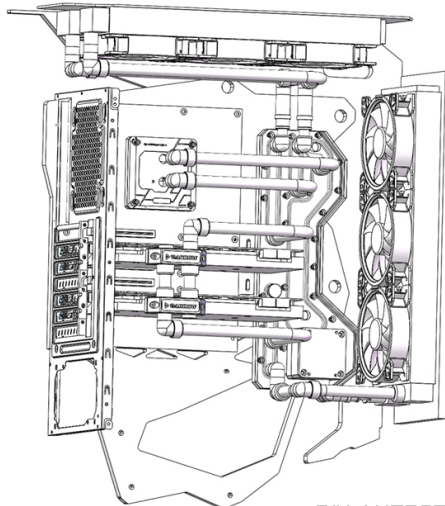

BARROW Barrow LRC2.0 waterway plate for Antec Torque case

\$134.95

Product Images

P/N:ANTECTE-SDB

Short Description

This water channel board from Barrow is made out of acrylic and is made specifically to fit the interior of the Antec Torque.

Description

This water channel board from Barrow is made out of acrylic and is made specifically to fit the interior of the Antec Torque.

Please Note: The water channels within these waterway plates may update without notice. Overall dimension of waterway will stay the same

Specifications

ANTECTE-SDB A edition of ANTEC waterway plate add compatibility motherboard model:

ROG RAMPAGE VI EXTREME OMEGA

ROG RAMPAGE VI EXTREME

MSI MEG Z390 GODLIKE

The edition is compatible with original motherboard model at the same time.