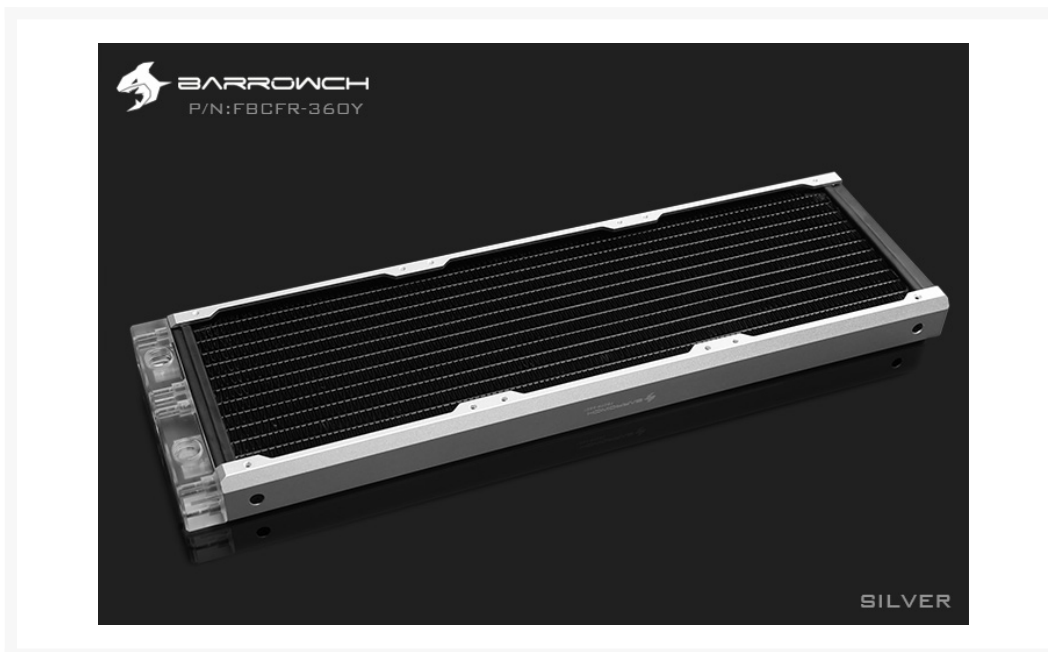

BARROWCH **BARROWCH Chameleon  
Fish removable 360  
radiator PMMA Edition -  
Matte Silver**

\$73.50

Product Images

Short Description

The Barrowch Chameleon Fish comes in either 120, 240 or 360 lengths. It has a changeable water chamber that can be changed from PMMA to POM or vice versa. You also have the ability to change out the aluminum alloy borders to various colors to match the color scheme of your build.

## Description

---

The Barrowch Chameleon Fish comes in either 120, 240 or 360 lengths. It has a changeable water chamber that can be changed from PMMA to POM or vice versa. You also have the ability to change out the aluminum alloy borders to various colors to match the color scheme of your build.

# Thickness is moderate heat dissipation is strong

It is golden ratio of 30 MM thickness and Strong performance,  
can keep Good compatibility with case

30mm

# Multicolored border can be selected

It has modular aluminum alloy border and various color matching schemes, There's always one for you