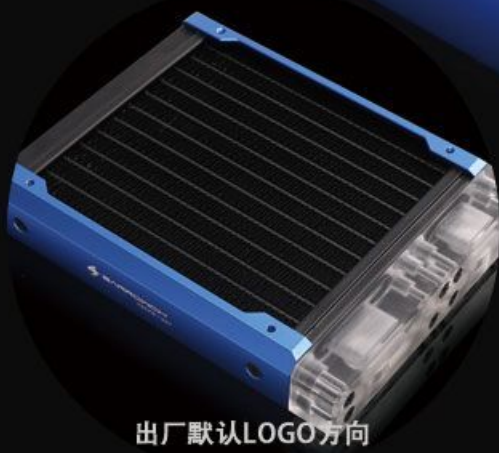

Bracket module can be changed at will

Side radiator mounting bracket can be exchanged left and right, LOGO is straight ahead

出厂默认LOGO方向

Specifications