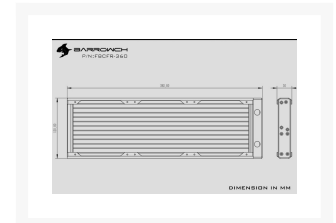

BARROWCH **BARROWCH Chameleon  
Fish removable 360  
radiator PMMA Edition -  
Matte Silver**

\$73.50

Product Images

Short Description

The Barrowch Chameleon Fish comes in either 120, 240 or 360 lengths. It has a changeable water chamber that can be changed from PMMA to POM or vice versa. You also have the ability to change out the aluminum alloy borders to various colors to match the color scheme of your build.

## Description

---

The Barrowch Chameleon Fish comes in either 120, 240 or 360 lengths. It has a changeable water chamber that can be changed from PMMA to POM or vice versa. You also have the ability to change out the aluminum alloy borders to various colors to match the color scheme of your build.

# Thickness is moderate heat dissipation is strong

It is golden ratio of 30 MM thickness and Strong performance,  
can keep Good compatibility with case

30mm