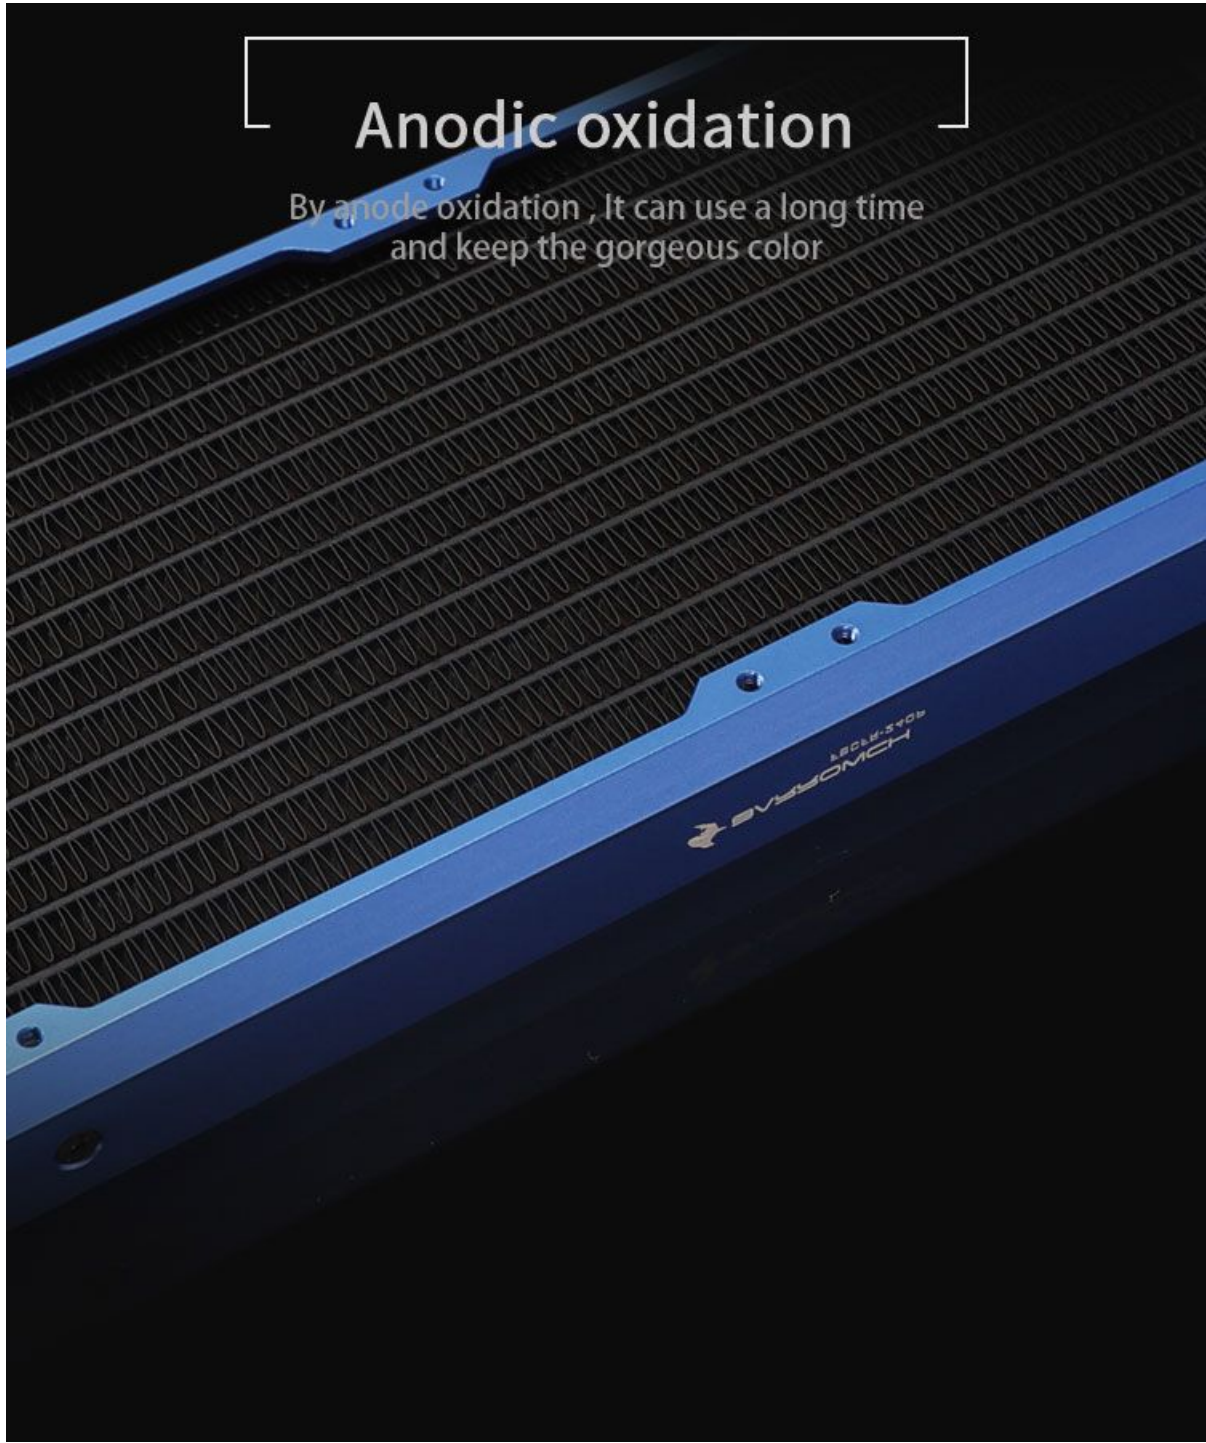

Anodic oxidation

By anode oxidation , It can use a long time
and keep the gorgeous color