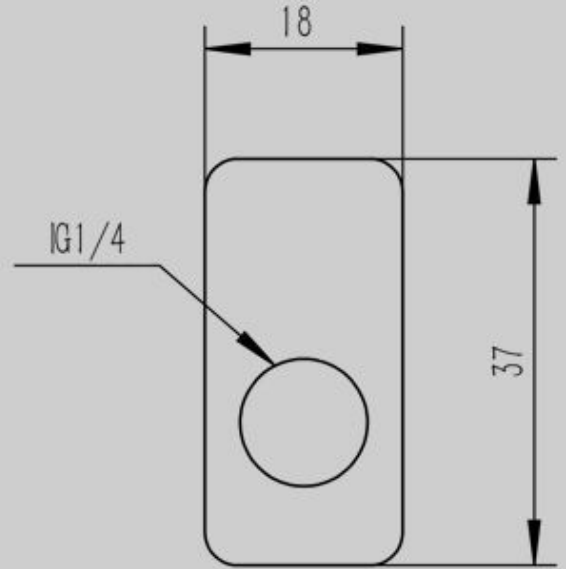

1. Adapter can be 360° rotation;

2. It has 15MM central spacing of Interface between two connector;

3. Product material: POM+Brass;

4. Thread specification: G1/4;

5. Product quantity: 1PCS;

6. In case of product appearance structure upgrade, without further notice, in

kind prevail.

Appearance size

外观尺寸

05

Additional Information

Brand	Barrow
SKU	TX360PZ-15-SL
Weight	0.1000
Special Order	No
Fitting Type	Adapter
Fitting Size	1/4"
Fitting Angle	Snake Style
Fitting Finish	Chrome
Vendor SKU/EAN	6937826693359