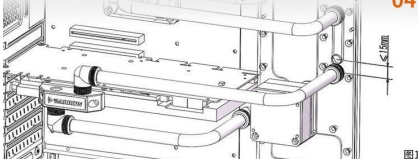

Applicable scenarios

适用场景

04

图1