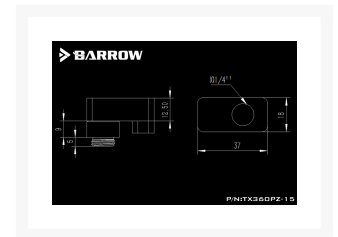

BARROW

Barrow G1/4" 360° Rotary Offset Adapter 15mm Fitting - Shiny Silver

\$14.95

Product Images

Short Description

This adapter fitting allows for fine adjustment of hard tube angles. With plus or minus 15mm of adjustment you can get perfectly parallel tubing runs by using this unique fitting.

Description

This adapter fitting allows for fine adjustment of hard tube angles. With plus or minus 15mm of adjustment you can get perfectly parallel tubing runs by using this unique fitting.

As shown, if the deviation of the connection is less than 15 mm, please use offset adapter to connect it as shown below

1. Adapter can be 360° rotation;

2. It has 15MM central spacing of Interface between two connector;

3. Product material: POM+Brass;

4. Thread specification: G1/4;

5. Product quantity: 1PCS;

6. In case of product appearance structure upgrade, without further notice, in

kind prevail.

Appearance size

外观尺寸

05

Additional Information

Brand	Barrow
SKU	TX360PZ-15-SL
Weight	0.1000
Special Order	No
Fitting Type	Adapter
Fitting Size	1/4"
Fitting Angle	Snake Style
Fitting Finish	Chrome
Vendor SKU/EAN	6937826693359