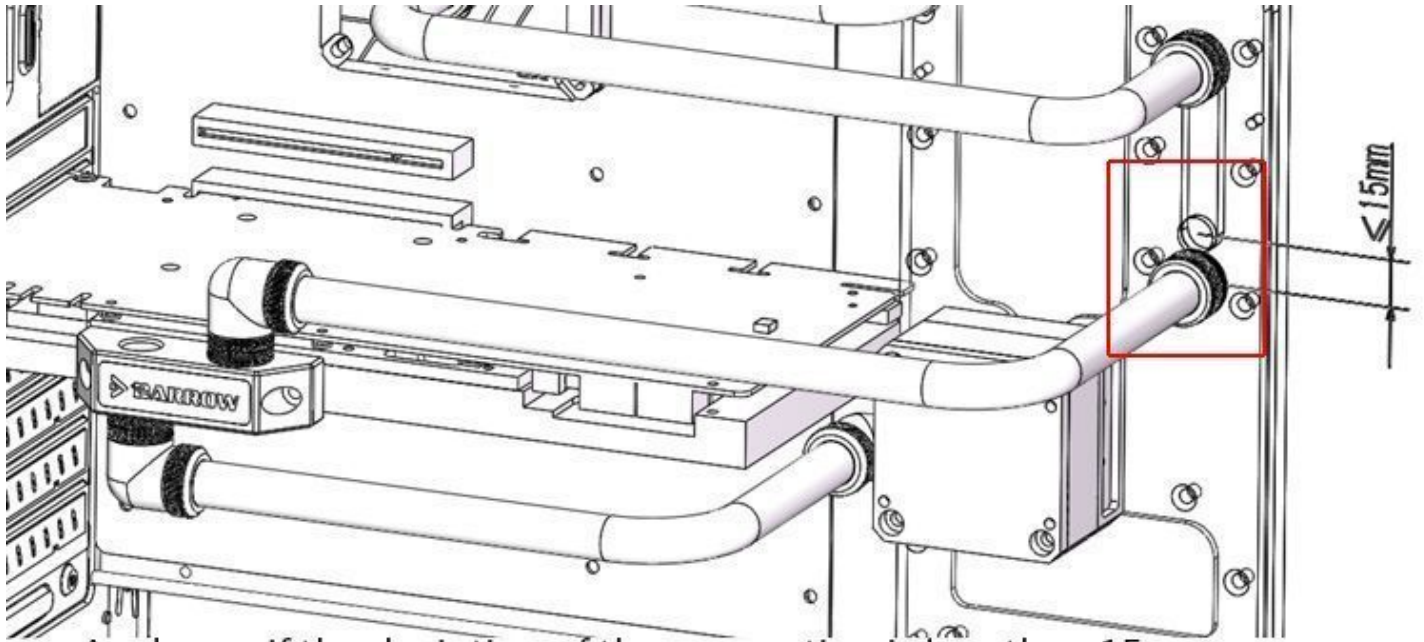

BARROW

Barrow G1/4" 360° Rotary Offset Adapter 15mm Fitting - Shiny Silver

\$14.95

Product Images

Short Description

This adapter fitting allows for fine adjustment of hard tube angles. With plus or minus 15mm of adjustment you can get perfectly parallel tubing runs by using this unique fitting.

Description

This adapter fitting allows for fine adjustment of hard tube angles. With plus or minus 15mm of adjustment you can get perfectly parallel tubing runs by using this unique fitting.

As shown, if the deviation of the connection is less than 15 mm, please use offset adapter to connect it as shown below

1. Adapter can be 360° rotation;

2. It has 15MM central spacing of Interface between two connector;

3. Product material: POM+Brass;

4. Thread specification: G1/4;

5. Product quantity: 1PCS;

6. In case of product appearance structure upgrade, without further notice, in