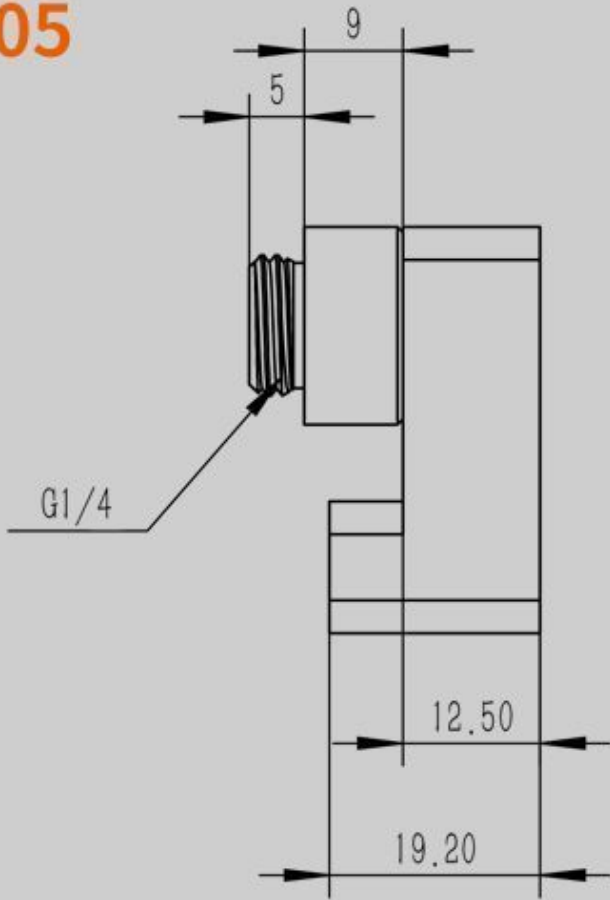

Description

This adapter fitting allows for fine adjustment of hard tube angles. With plus or minus 15mm of adjustment you can get perfectly parallel tubing runs by using this unique fitting.

As shown, if the deviation of the connection is less than 15 mm, please use offset adapter to connect it as shown below

1. Adapter can be 360° rotation;

2. It has 15MM central spacing of Interface between two connector;

3. Product material: POM+Brass;

4. Thread specification: G1/4;

5. Product quantity: 1PCS;

6. In case of product appearance structure upgrade, without further notice, in

kind prevail.

Appearance size

外观尺寸

05

Additional Information

Brand	Barrow
SKU	TX360PZ-15-SL
Weight	0.1000
Special Order	No
Fitting Type	Adapter
Fitting Size	1/4"
Fitting Angle	Snake Style
Fitting Finish	Chrome
Vendor SKU/EAN	6937826693359