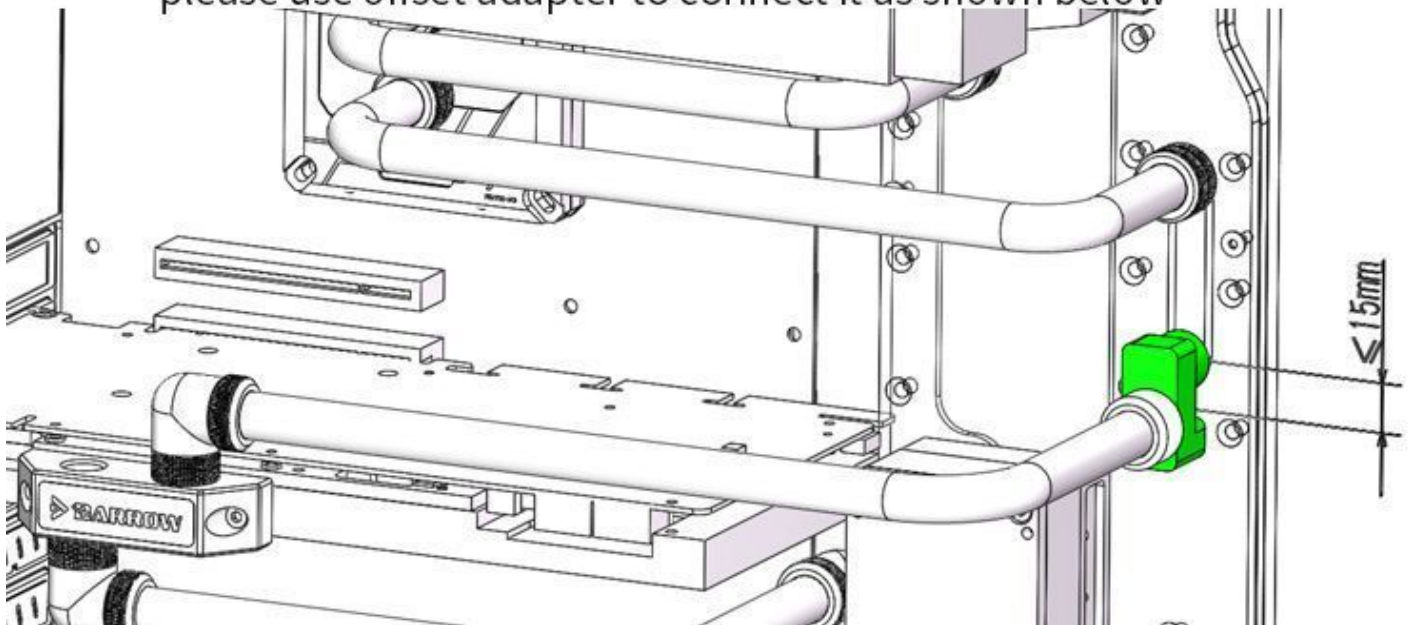

BARROW

Barrow G1/4" 360° Rotary Offset Adapter 15mm Fitting - Shiny Silver

\$14.95

Product Images

Short Description

This adapter fitting allows for fine adjustment of hard tube angles. With plus or minus 15mm of adjustment you can get perfectly parallel tubing runs by using this unique fitting.

Description

This adapter fitting allows for fine adjustment of hard tube angles. With plus or minus 15mm of adjustment you can get perfectly parallel tubing runs by using this unique fitting.

As shown, if the deviation of the connection is less than 15 mm, please use offset adapter to connect it as shown below

1. Adapter can be 360° rotation;

2. It has 15MM central spacing of Interface between two connector;

3. Product material: POM+Brass;

4. Thread specification: G1/4;

5. Product quantity: 1PCS;

6. In case of product appearance structure upgrade, without further notice, in