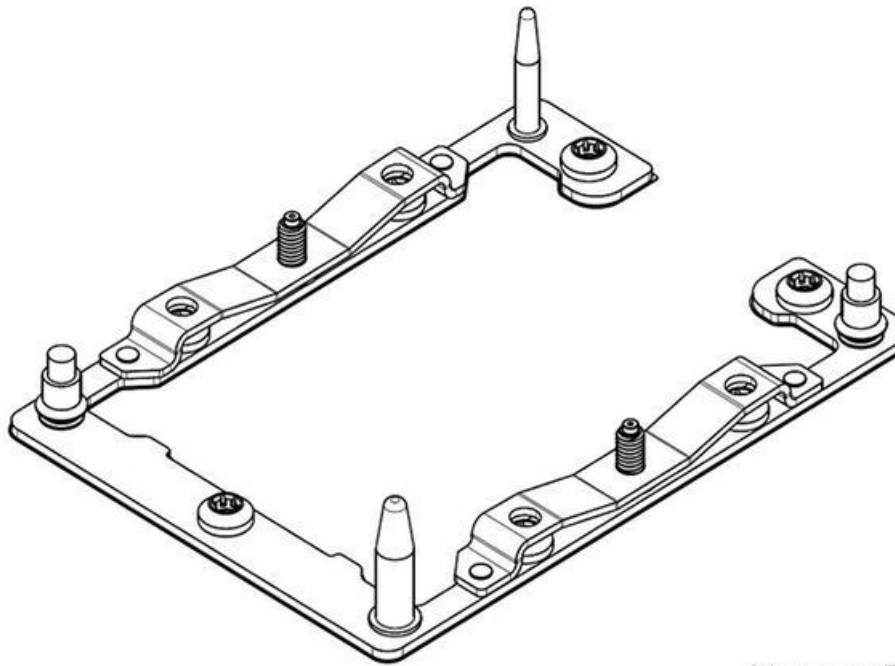

Narrow Fastener

购买须知

PURCHASE INFORMATION

1. Material: Acrylic version-- Acrylic+ cooper, POM version---POM+ copper;
2. Compatibility List: INTEL LGA3647 narrow fastener Motherboard;
3. The filter device is suggested to add in the front of block to prevent jamming
4. Please pay attention to the inlet and outlet position of water block when installing. Error installation will affect the efficiency of heat dissipation.
5. The lighting effect is displayed as the Acrylic version, and the POM version does not include light;
6. Acrylic version controller type: LRC 2.0 Aurora RGB lighting control system;
7. (The standard does not contain controller. If need, please purchase it separately)
8. In case product appearance upgrade, without further notice, prevail in kind.