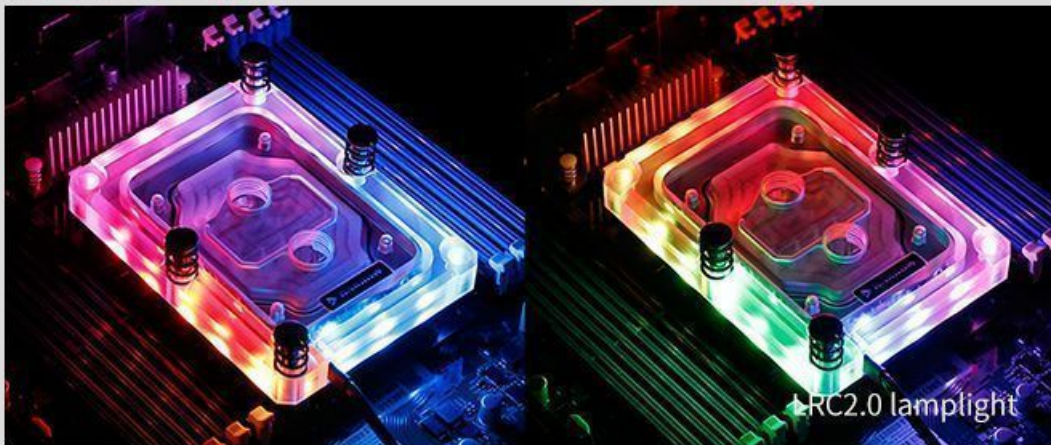

## Short Description

These Barrow CPU waterblocks are made with high strength acrylic that will not crack, is highly transparent and has a longer service life.

## Description

These Barrow CPU waterblocks are made with high strength acrylic that will not crack, is highly transparent and has a longer service life.

### LRC RGB FULL COLOR RGB LIGHTING CONTROL SYSTEM 2.0

Version 2.0 lamp with beads asynchronously static and dynamic lighting effects, that is, during the same time period of each lamp beads can be independently changed color. Built-in removable RGB lighting components, according to the actual need to replace the lighting components.