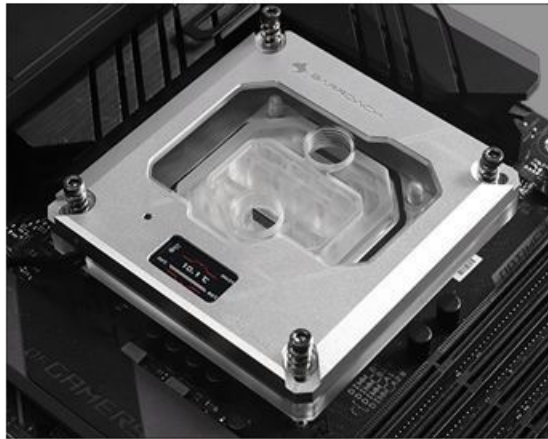

P/N:FBLTFHI-04N V2