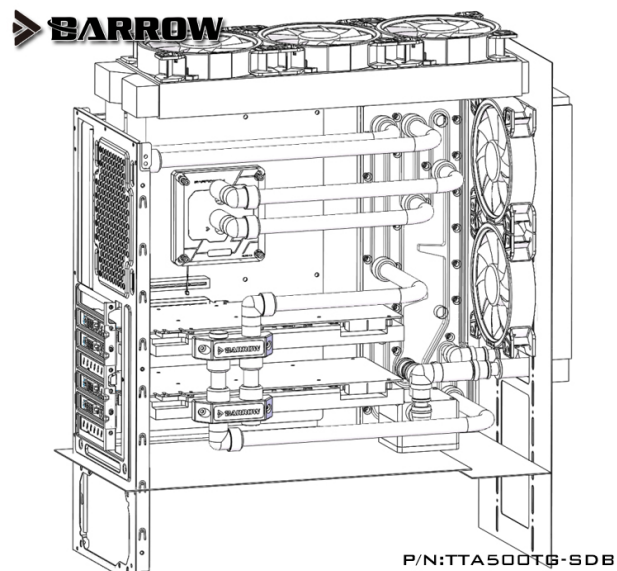

BARROW Barrow LRC2.0 waterway plate for TT A500TG case

\$123.99

Product Images

Short Description

This water channel board from Barrow is made out of acrylic and is made specifically to fit the interior of the TT A500TG.

Description

This water channel board from Barrow is made out of acrylic and is made specifically to fit the interior of the TT A500TG.

Please Note: The water channels within these waterway plates may update without notice. Overall dimension

of waterway will stay the same

Features

CONTROL SYSTEM 2.0

LRC full-color RGB lighting control system 2.0 includes BARROW 2.0 version manual controller, 16 way remote controller. Compatible with all BARROW' S 2.0 version of the RGB light-based components and other independent products and built-in lighting components products.

Additional Information

Brand	Barrow
SKU	TTA500TG-SDB
Weight	4.0000
Color	Clear
Reservoir Type	Distribution plate
Vendor SKU/EAN	6937826612336