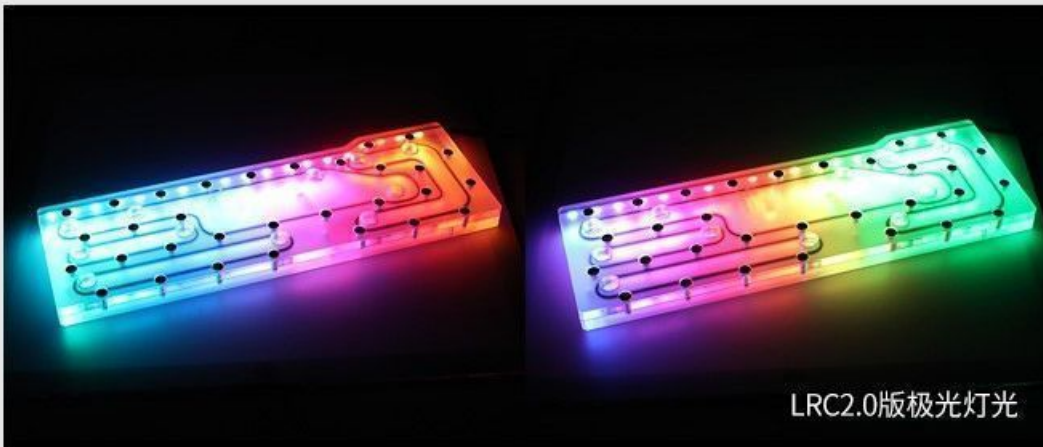

BARROW Barrow LRC2.0 waterway plate for TT A500TG case

\$123.99

Product Images

Short Description

This water channel board from Barrow is made out of acrylic and is made specifically to fit the interior of the TT A500TG.

Description

This water channel board from Barrow is made out of acrylic and is made specifically to fit the interior of the TT A500TG.

Please Note: The water channels within these waterway plates may update without notice. Overall dimension

of waterway will stay the same

Features

CONTROL SYSTEM 2.0

LRC full-color RGB lighting control system 2.0 includes BARROW 2.0 version manual controller, 16 way remote controller. Compatible with all BARROW' S 2.0 version of the RGB light-based components and other independent products and built-in lighting components products.

P/N:LTFHB-04N V2

P/N:FBLTFHI-04N V2

PURCHASE INFORMATION

1. When installing the waterway plate, please fix it slightly first, and then completely fix it after completely finished tubes layout, so as to avoid the improper installation;
2. Suggestion installation method: screws installation, including M4*8 mounting screws;
3. This waterway plate is only applicable to TT A500TG case , not for others
4. Suitable for single and double graphics cards installation;
5. Material: Frosted acrylic;
6. Compatible with BARROW's all INTEL platform CPU blocks;
7. Compatible with two pcs of thickness 34mm 360 radiators;
8. Compatible with multiple different models of motherboards with super compatibility;
9. Controller type: LRC 2.0 Aurora RGB lighting control system;
10. (The standard does not contain controller. If need, please purchase it separately) ;
11. In case product appearance upgrade, without further notice, prevail in kind.