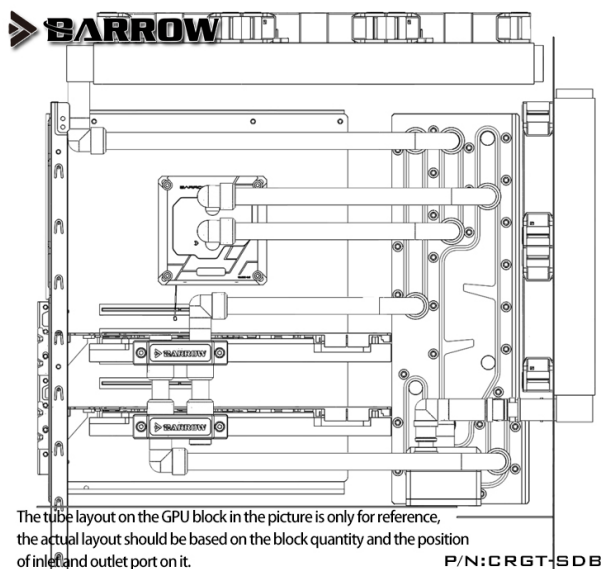

BARROW Barrow LRC2.0 waterway plate for TT A500TG case

\$123.99

Product Images

Short Description

This water channel board from Barrow is made out of acrylic and is made specifically to fit the interior of the TT A500TG.

Description

This water channel board from Barrow is made out of acrylic and is made specifically to fit the interior of the TT A500TG.

Please Note: The water channels within these waterway plates may update without notice. Overall dimension