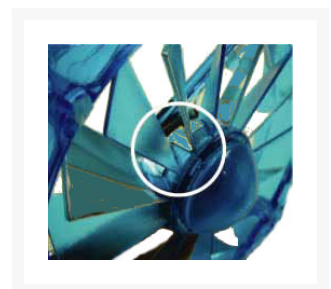

## Short Description

Aerocool's sexy new fan are engineered with a Double layer fan blade design for improved air pressure.

These totally new fans feature a stylish turbine design and a detachable turbine fan head. These cool new fans use 16 Fan blades, more fan blades than any other 12cm fans in the market!

## Description

---

Aerocool's sexy new fan are engineered with a Double layer fan blade design for improved air pressure. These totally new fans feature a stylish turbine design and a detachable turbine fan head. These cool new fans use 16 Fan blades, more fan blades than any other 12cm fans in the market!

## Features

---

- Double layer fan blade design for improved air pressure.
- Stylish turbine design.
- Detachable turbine fan head.
- Choice of silver coating, titanium coating and transparent blue.
- 16 Fan blades! More fan blades than any other 12cm fans in the market!