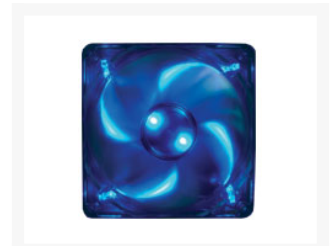

# Aerocool Turbine 3000 Silent LED Case Fan 120mm - Transparent Blue Frame and Blades - Sleeved

Special Price  
~~\$4.96~~ was  
\$16.95

## Short Description

Aerocool's sexy new fan are engineered with a Double layer fan blade design for improved air pressure.

These totally new fans feature a stylish turbine design and a detachable turbine fan head. These cool new fans use 16 Fan blades, more fan blades than any other 12cm fans in the market!

## Description

---

Aerocool's sexy new fan are engineered with a Double layer fan blade design for improved air pressure. These totally new fans feature a stylish turbine design and a detachable turbine fan head. These cool new fans use 16 Fan blades, more fan blades than any other 12cm fans in the market!

## Features

---

- Double layer fan blade design for improved air pressure.
- Stylish turbine design.
- Detachable turbine fan head.
- Choice of silver coating, titanium coating and transparent blue.
- 16 Fan blades! More fan blades than any other 12cm fans in the market!