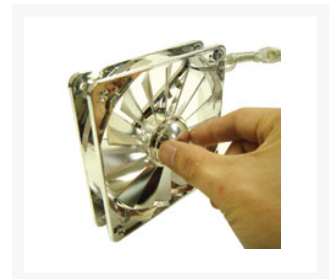

# Aerocool Turbine 3000 Silent LED Case Fan 120mm - Transparent Blue Frame and Blades - Sleeved

Special Price  
~~\$4.96~~ was  
\$16.95

## Short Description

Aerocool's sexy new fan are engineered with a Double layer fan blade design for improved air pressure.

These totally new fans feature a stylish turbine design and a detachable turbine fan head. These cool new fans use 16 Fan blades, more fan blades than any other 12cm fans in the market!

## Description

---

Aerocool's sexy new fan are engineered with a Double layer fan blade design for improved air pressure. These totally new fans feature a stylish turbine design and a detachable turbine fan head. These cool new fans use 16 Fan blades, more fan blades than any other 12cm fans in the market!

## Features

---

- Double layer fan blade design for improved air pressure.
- Stylish turbine design.
- Detachable turbine fan head.
- Choice of silver coating, titanium coating and transparent blue.
- 16 Fan blades! More fan blades than any other 12cm fans in the market!