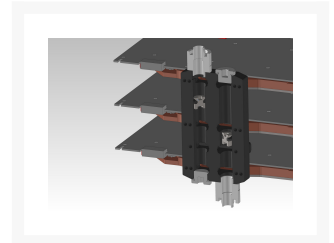

## Short Description

With the serial lock, you can switch GPU-X link blocks from parallel flow to serial flow.

## Description

---

With the serial lock, you can switch GPU-X link blocks from parallel flow to serial flow.

## Features

---

Scope of delivery:  
1x serial lock for GPU-X Link