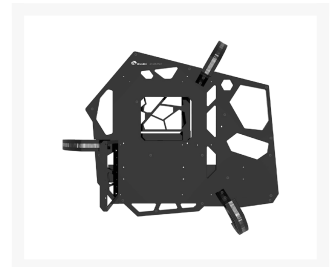

Bykski Cobra Navigator Open Air Aluminum Chassis - Black (B-CB-PLT)

\$439.99

Product Images

Short Description

The Bykski Cobra Navigator Open Air Aluminum Chassis is a fully open body chassis created by the Bykski

elite design team. It is crafted with new aviation aluminum. The eye catching shape, design and cool lighting effects create a strong and stylish e-sports atmosphere.

Description

The Bykski Cobra Navigator Open Air Aluminum Chassis is a fully open body chassis created by the Bykski elite design team. It is crafted with new aviation aluminum. The eye catching shape, design and cool lighting effects create a strong and stylish e-sports atmosphere.

This carefully planned chassis supports a wide range of water cooling options. The underneath section has support for up to a 360mm radiator. The case also has a case specific distribution plate (coming soon) designed for it that adds to the stunning clean lines and appearance of the build when using this case.

Features

- 360mm Radiator Support
- Wide Range of Motherboard Size Support
- Designed for Liquid Cooling
- Ultra Unique Open Concept

Specifications

Specifications

- Model: B-CB-PLT
- Brand: Bykski
- Blade Color (legs): Black
- Case Material: Aircraft Aluminum / High Quality PMMA
- Dimensions: 300.3mm x 246.5mm x 204.8mm
- 5.25" Drive: 1
- Maximum CPU Cooler Height: 190mm
- Maximum GPU Length: 390mm
- Maximum PSU Length: 200mm
- Cable Management Support: Yes