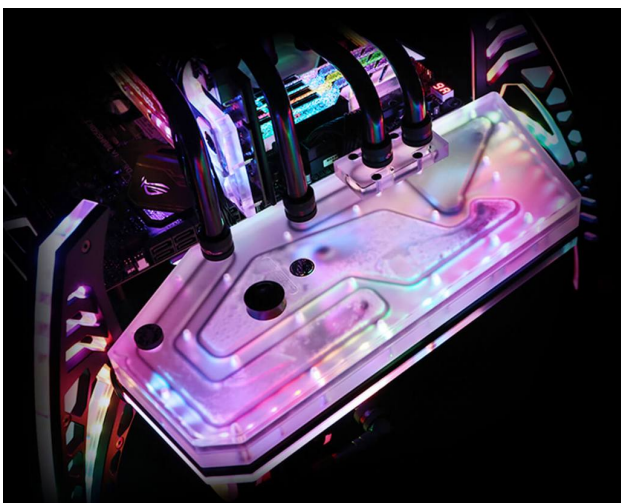

Bykski Cobra Navigator Open Air Aluminum Chassis - Black (B-CB-PLT)

\$439.99

Product Images

Short Description

The Bykski Cobra Navigator Open Air Aluminum Chassis is a fully open body chassis created by the Bykski

elite design team. It is crafted with new aviation aluminum. The eye catching shape, design and cool lighting effects create a strong and stylish e-sports atmosphere.

Description

The Bykski Cobra Navigator Open Air Aluminum Chassis is a fully open body chassis created by the Bykski elite design team. It is crafted with new aviation aluminum. The eye catching shape, design and cool lighting effects create a strong and stylish e-sports atmosphere.

This carefully planned chassis supports a wide range of water cooling options. The underneath section has support for up to a 360mm radiator. The case also has a case specific distribution plate (coming soon) designed for it that adds to the stunning clean lines and appearance of the build when using this case.