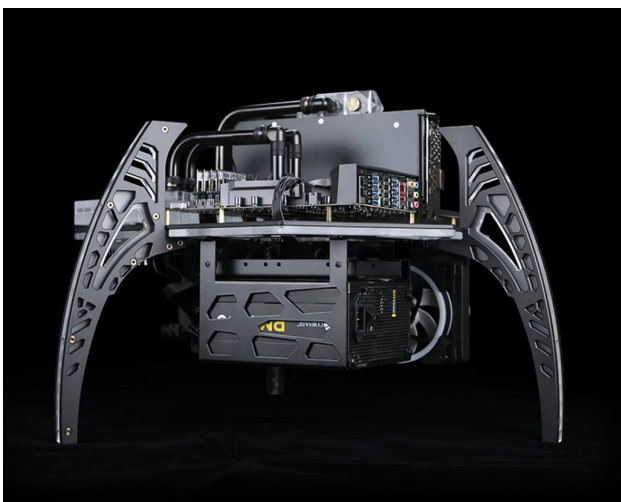

Bykski Cobra Navigator Open Air Aluminum Chassis - Black (B-CB-PLT)

\$439.99

Product Images

Short Description

The Bykski Cobra Navigator Open Air Aluminum Chassis is a fully open body chassis created by the Bykski

elite design team. It is crafted with new aviation aluminum. The eye catching shape, design and cool lighting effects create a strong and stylish e-sports atmosphere.

Description

The Bykski Cobra Navigator Open Air Aluminum Chassis is a fully open body chassis created by the Bykski elite design team. It is crafted with new aviation aluminum. The eye catching shape, design and cool lighting effects create a strong and stylish e-sports atmosphere.

This carefully planned chassis supports a wide range of water cooling options. The underneath section has support for up to a 360mm radiator. The case also has a case specific distribution plate (coming soon) designed for it that adds to the stunning clean lines and appearance of the build when using this case.

Features

- 360mm Radiator Support
- Wide Range of Motherboard Size Support
- Designed for Liquid Cooling
- Ultra Unique Open Concept

Specifications

Specifications

- Model: B-CB-PLT
- Brand: Bykski
- Blade Color (legs): Black
- Case Material: Aircraft Aluminum / High Quality PMMA
- Dimensions: 300.3mm x 246.5mm x 204.8mm
- 5.25" Drive: 1
- Maximum CPU Cooler Height: 190mm
- Maximum GPU Length: 390mm
- Maximum PSU Length: 200mm
- Cable Management Support: Yes