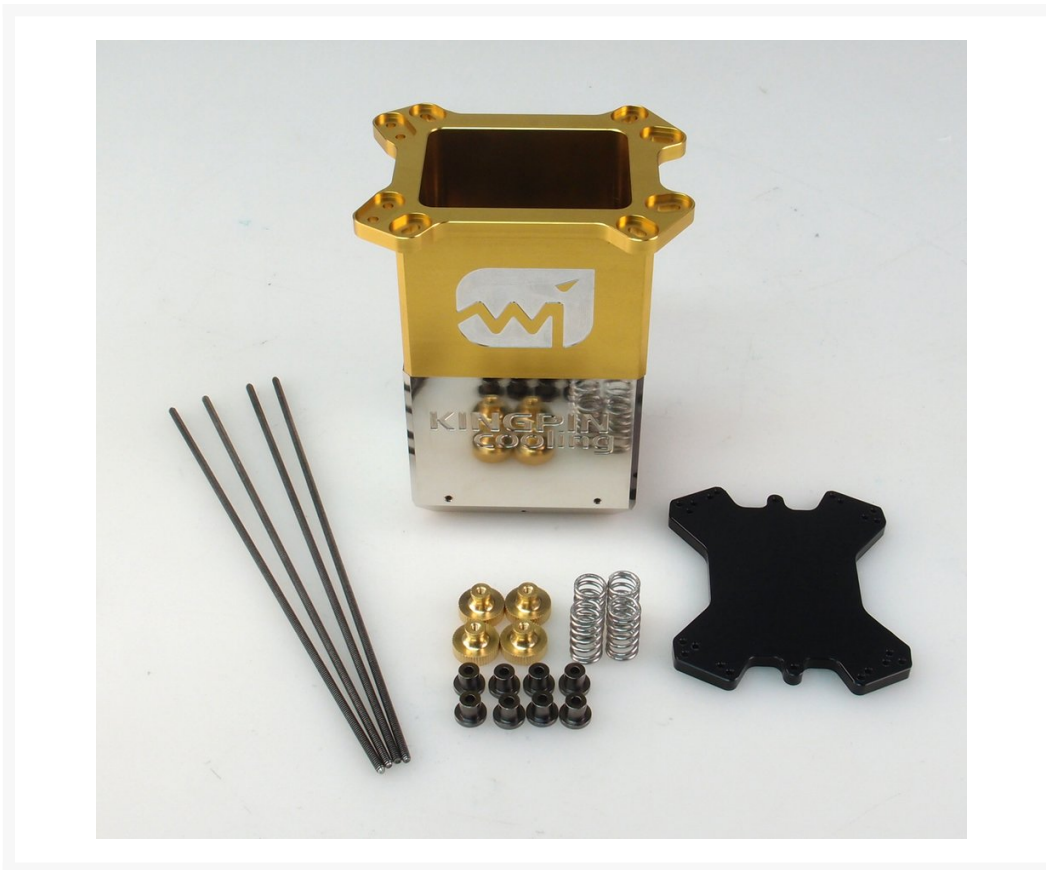

Kingpin Cooling

# Kingpin Cooling T-REX CPU Container Gold

\$349.00

## Short Description

KPC T-REX is our latest and greatest CPU container creation. It was designed to be the successor to BOTH the venom and the F1 series of CPU pots and is strong extreme overclocking both massive HCC cpus(36 thread+) as well as mainstream desktop cpus (FULL pot + high MHZ capabilities).

## Description

---

KPC T-REX is our latest and greatest CPU container creation. It was designed to be the successor to BOTH the venom and the F1 series of CPU pots and is strong extreme overclocking both massive HCC cpus(36 thread+) as well as mainstream desktop cpus (FULL pot + high MHZ capabilities). T-REX features a massive solid copper base design allowing both tight temperature control and good speed(rate at which the pots temp cna move up and down). Kit comes complete with solid copper nickel plated T-REX base, black anodized aluminum back plate, GOLD anodized T-REX top, and all necessary mounting hardware including compression springs, shoulder spacers, thumb nuts, and threaded mounting rods. Holdown set included is compatible with sockets 754, 939, 775, 1366, 1156,2011, 1151,1155,1156, AM2, AM3, and Threadripper.