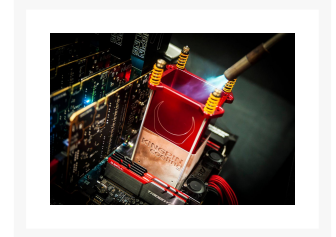

## Short Description

KPC T-REX is our latest and greatest CPU container creation. It was designed to be the successor to BOTH the venom and the F1 series of CPU pots and is strong extreme overclocking both massive HCC cpus(36 thread+) as well as mainstream desktop cpus (FULL pot + high MHZ capabilities).

## Description

---

KPC T-REX is our latest and greatest CPU container creation. It was designed to be the successor to BOTH the venom and the F1 series of CPU pots and is strong extreme overclocking both massive HCC cpus(36 thread+) as well as mainstream desktop cpus (FULL pot + high MHZ capabilities). T-REX features a massive solid copper base design allowing both tight temperature control and good speed(rate at which the pots temp cna move up and down). Kit comes complete with solid copper nickel plated T-REX base, black anodized aluminum back plate, GOLD anodized T-REX top, and all necessary mounting hardware including compression springs, shoulder spacers, thumb nuts, and threaded mounting rods. Holdown set included is compatible with sockets 754, 939, 775, 1366, 1156,2011, 1151,1155,1156, AM2, AM3, and Threadripper.