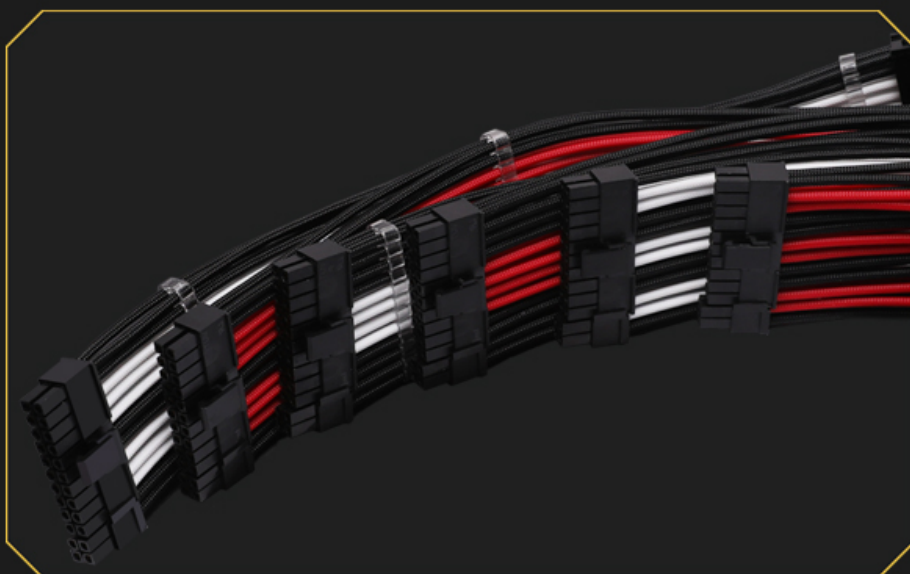

多色可选

Multicolor optional

02

多种延长线配色可选，总有一种配色可以适配您的整机方案 |

主板 20+4PIN
六种颜色排列方式