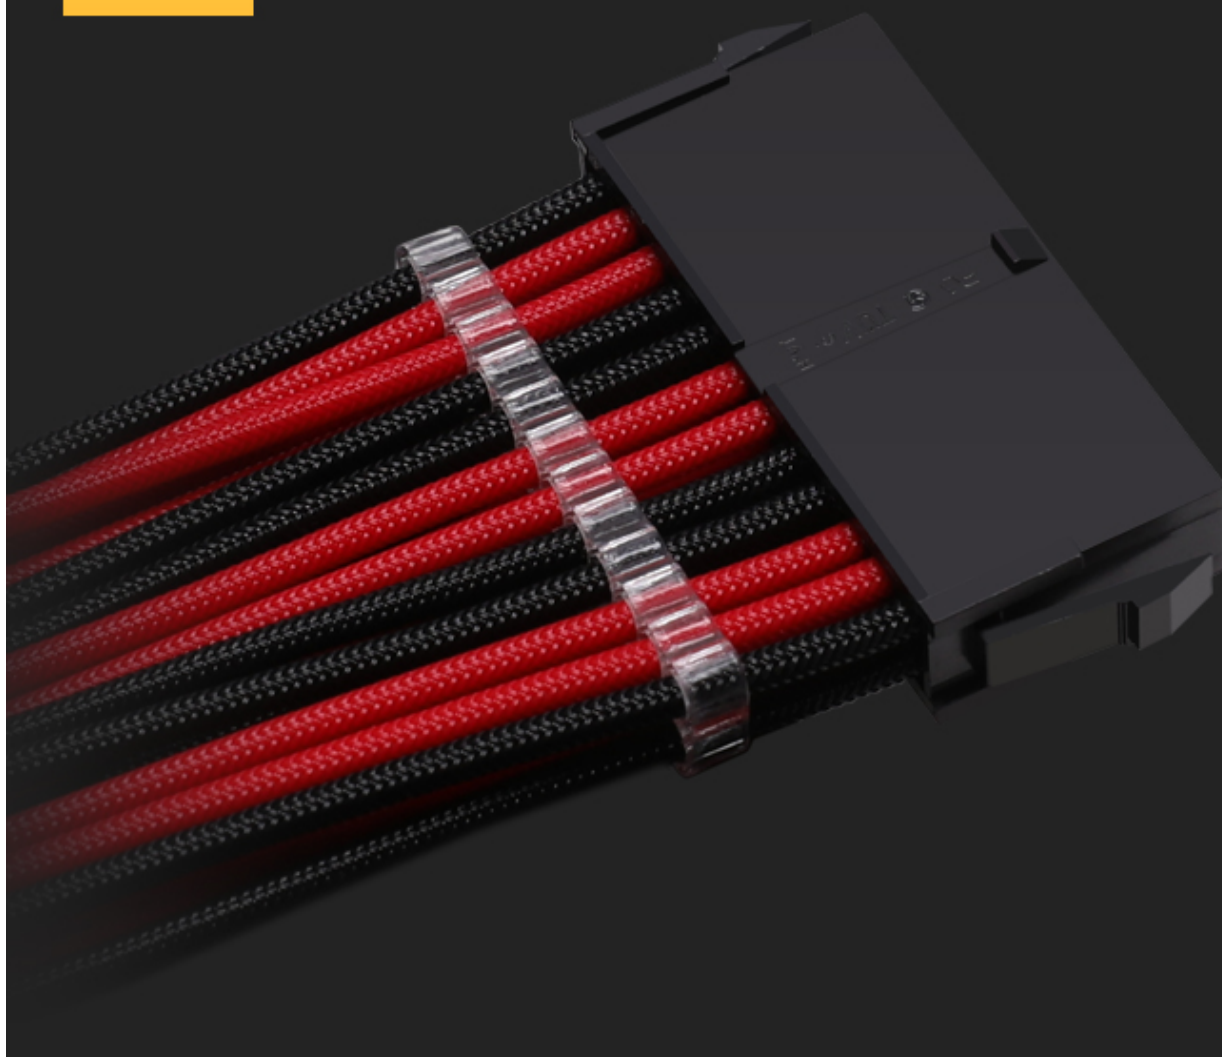

03

优质胶壳 可长期使用不老化

High quality rubber shell, can be used for a long time without aging

| 采用耐高温阻燃胶壳，可耐受大电流工作时的温度