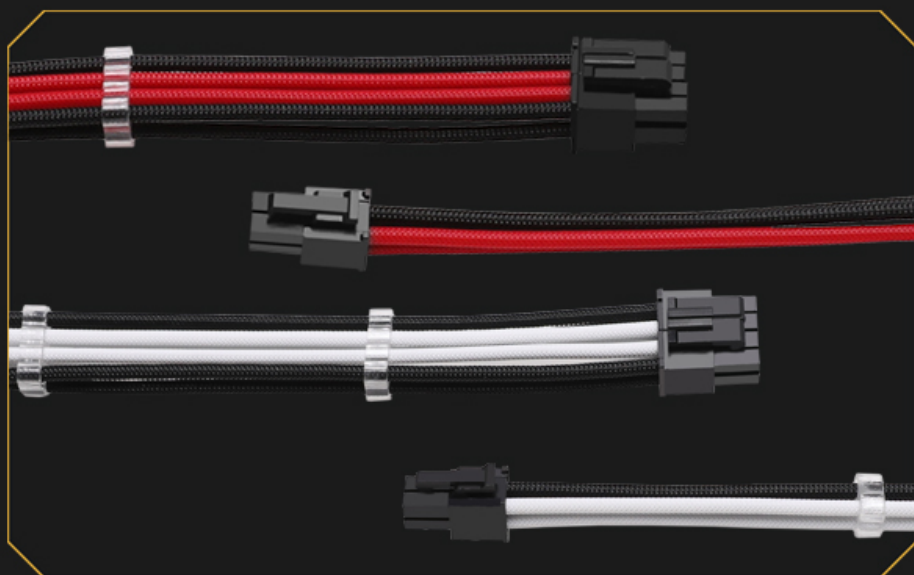

CPU 4PIN
CPU 4+4PIN
每种线材各两种配色可选